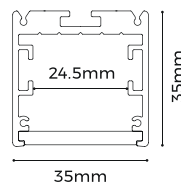

PROFIL LIGHT

LX-PL-AS3535-08A45-90

DC24V	CRI	IP
	>80	20

PROFIL LIGHT LX-PL-AS3535-08A45-90

- \varnothing 0.8m 45°/ 90°arc, thousands of styles come from the connections of lines and arcs
- 20m flexible diffuser making it easy for installation without connections for over length application, no light leakage
- Various installation ways: pendant, recessed and surface mounted

luxio
L I G H T I N G

www.luxio-lighting.com

References

Reference	Led Power	Input Voltage	Luminous flux	LEDs	CCT/K	Dimensions
LX-PL-AS3535-08A45-90	5.8W/Pcs	AC24V	870lm/Pcs	48 LEDs	1900K/2300K/2700K/3000K/ 4000K/5000K/6000K	H35xW35xL800mm

Surface buckle

Screw set

Recessed buckle

Connector

Fixings

Dimensions

LX-ST-DY8140-24V-20mm-08A45

D800x45°x20x5.8mm