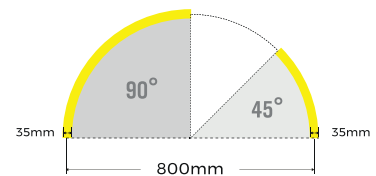

PROFIL LIGHT

LX-PL-AS3535-08A45-90

DC24V	CRI	IP
	>80	20

PROFIL LIGHT LX-PL-AS3535-08A45-90

- \varnothing 0.8m 45°/ 90°arc, thousands of styles come from the connections of lines and arcs
- 20m flexible diffuser making it easy for installation without connections for over length application, no light leakage
- Various installation ways: pendant, recessed and surface mounted

luxio
L I G H T I N G

www.luxio-lighting.com

References

Reference	Led Power	Input Voltage	Luminous flux	LEDs	CCT/K	Dimensions
LX-PL-AS3535-08A45-90	5.8W/Pcs	AC24V	870lm/Pcs	48 LEDs	1900K/2300K/2700K/3000K/ 4000K/5000K/6000K	H35xW35xL800mm

Surface buckle

Screw set

Recessed buckle

Connector

Fixings

Dimensions

LX-ST-DY8140-24V-20mm-08A45

D800x45°x20x5.8mm