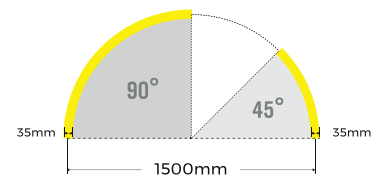

PROFIL LIGHT

LX-PL-AS3535-15A45-90

DC24V	CRI	IP
	>80	20

PROFIL LIGHT LX-PL-AS3535-08A45-90

- ϕ 1.5m 45°/ 90°arc, thousands of styles come from the connections of lines and arcs
- 20m flexible diffuser making it easy for installation without connections for over length application, no light leakage
- Various installation ways: pendant, recessed and surface mounted

luxio
L I G H T I N G

www.luxio-lighting.com

References

Reference	Led Power	Input Voltage	Luminous flux	LEDs	CCT/K	Dimensions
LX-PL-AS3535-15A45-90	11.6W/Pcs	AC24V	1740Lm/Pcs	96 LEDs	1900K/2300K/2700K/3000K/ 4000K/5000K/6000K	H35xW35xL1500mm

Surface buckle

Screw set

Recessed buckle

Connector

Fixings

Dimensions

LX-ST-DY8140-24V-20mm-15A45

D1500x45°x20x5.8mm