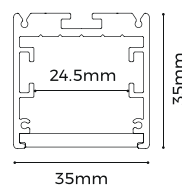

PROFIL LIGHT

LX-PL-AS3535-15A45-90

DC24V	CRI	IP
	>80	20

PROFIL LIGHT LX-PL-AS3535-08A45-90

- ϕ 1.5m 45°/ 90°arc, thousands of styles come from the connections of lines and arcs
- 20m flexible diffuser making it easy for installation without connections for over length application, no light leakage
- Various installation ways: pendant, recessed and surface mounted

luxio
L I G H T I N G

www.luxio-lighting.com

References

Reference	Led Power	Input Voltage	Luminous flux	LEDs	CCT/K	Dimensions
LX-PL-AS3535-15A45-90	11.6W/Pcs	AC24V	1740Lm/Pcs	96 LEDs	1900K/2300K/2700K/3000K/ 4000K/5000K/6000K	H35xW35xL1500mm

Surface buckle

Screw set

Recessed buckle

Connector

Fixings

Dimensions

LX-ST-DY8140-24V-20mm-15A45

D1500x45°x20x5.8mm