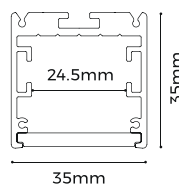

luxio
L I G H T I N G

www.luxio-lighting.com

References

| Reference | Led Power | Input Voltage | Luminous flux | LEDs | CCT/K | Dimensions |
|--------------------|-----------|---------------|---------------|----------|---|-----------------|
| LX-PL-AS3535-15N90 | 19.2W/m | AC24V | 2880Lm/m | 160 LEDs | 1900K/2300K/2700K/3000K/ 4000K/5000K/6000K | H35xW35xL1512mm |

Surface buckle

Screw set

Connector

Fixings

Dimensions

LX-ST-DT8140-24V-20mm