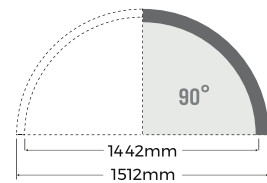

PROFIL LIGHT

LX-PL-AS3535-15N90

| | | |
|-------|-----|----|
| DC24V | CRI | IP |
| | >80 | 20 |

PROFIL LIGHT LX-PL-AS3535-15N90

- Φ 1.5m 90° arc (lighting inward), thousands of styles come from the connections of lines and arcs
- 20m flexible diffuser making it easy for installation without connections for over length application, no light leakage
- Various installation ways: pendant and surface mounted

luxio
L I G H T I N G

www.luxio-lighting.com

References

| Reference | Led Power | Input Voltage | Luminous flux | LEDs | CCT/K | Dimensions |
|--------------------|-----------|---------------|---------------|----------|---|-----------------|
| LX-PL-AS3535-15N90 | 19.2W/m | AC24V | 2880Lm/m | 160 LEDs | 1900K/2300K/2700K/3000K/ 4000K/5000K/6000K | H35xW35xL1512mm |

Surface buckle

Screw set

Connector

Fixings

Dimensions

LX-ST-DT8140-24V-20mm