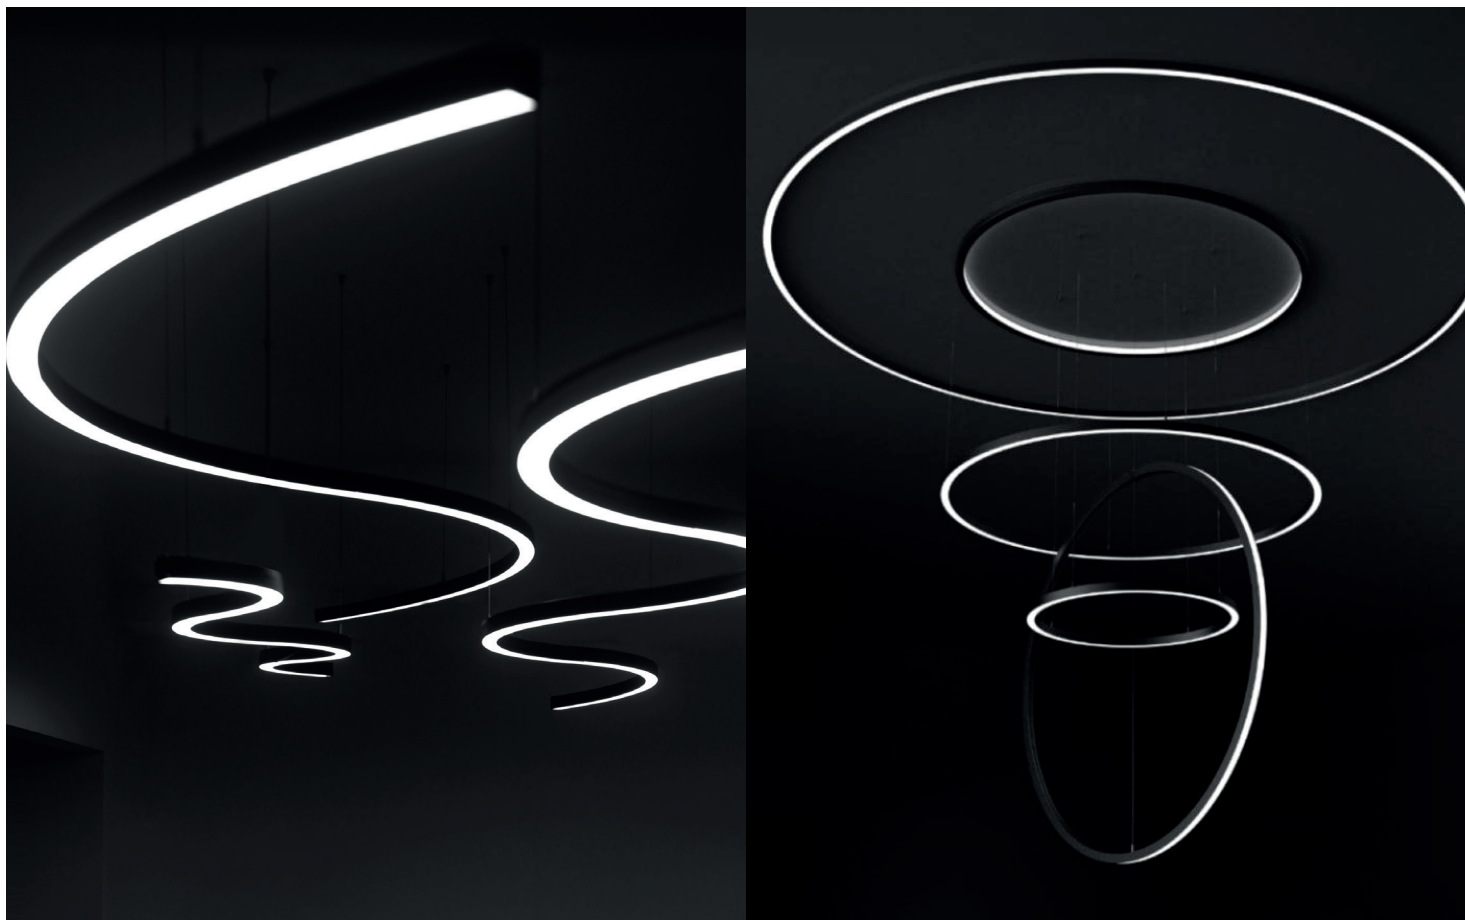

PROFIL LIGHT

LX-PL-AS3535-15N90

| | | |
|-------|-----|----|
| DC24V | CRI | IP |
| | >80 | 20 |

PROFIL LIGHT LX-PL-AS3535-15N90

- Φ 1.5m 90° arc (lighting inward), thousands of styles come from the connections of lines and arcs
- 20m flexible diffuser making it easy for installation without connections for over length application, no light leakage
- Various installation ways: pendant and surface mounted

luxio
L I G H T I N G

www.luxio-lighting.com

References

| Reference | Led Power | Input Voltage | Luminous flux | LEDs | CCT/K | Dimensions |
|--------------------|-----------|---------------|---------------|----------|---|-----------------|
| LX-PL-AS3535-15N90 | 19.2W/m | AC24V | 2880Lm/m | 160 LEDs | 1900K/2300K/2700K/3000K/ 4000K/5000K/6000K | H35xW35xL1512mm |

Surface buckle

Screw set

Connector

Fixings

Dimensions

LX-ST-DT8140-24V-20mm