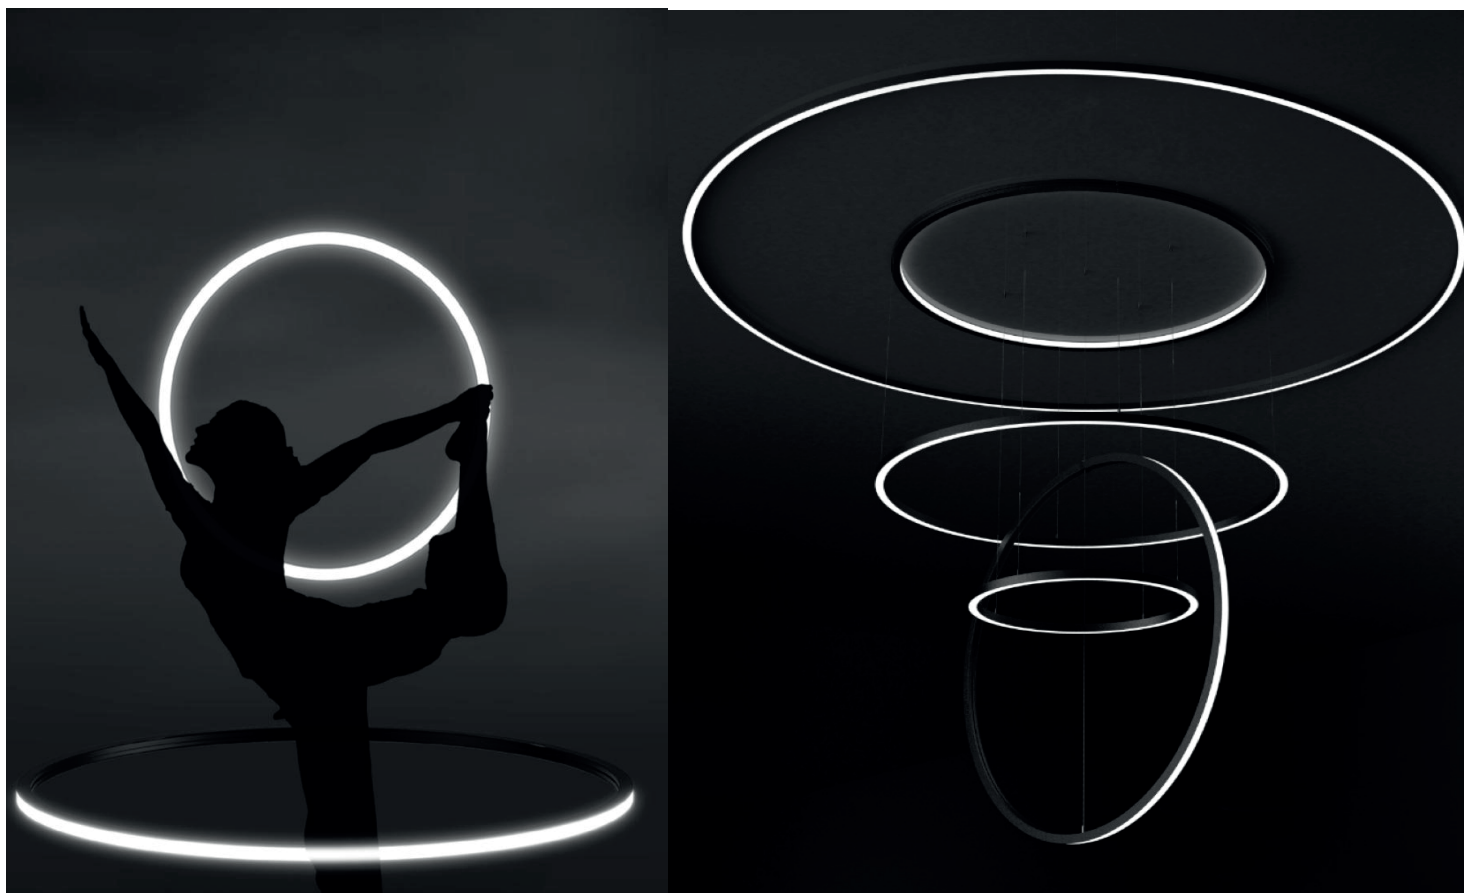

# PROFIL LIGHT

LX-PL-AS3535-15W360

220-240VAC	CRI >80	PF >0.9	IP 20	CLASS II
------------	------------	------------	----------	----------

## PROFIL LIGHT LX-PL-AS3535-15W360

- $\Phi$  1.5M, circular luminaires of lighting outward;
- High quality surface treatment, three optional colors of black, white and silver;
- Adopt silicone flexible diffuser, producing homogenous & soft lighting;
- Pendant cable and wire in one, beautiful overall effect;
- Two installation ways: pendant and surface mounted.

## References

Reference	Led Power	Input Voltage	Luminous flux	CCT/K	Beam angle	Dimensions
LX-PL-AS3535-15W360	105W	220-2470VAC	2870lm	1900K/2300K/2700K/3000K/ 3500K/4000K/5000K/6000K	120°	1500mm, lighting outward 360° luminaires