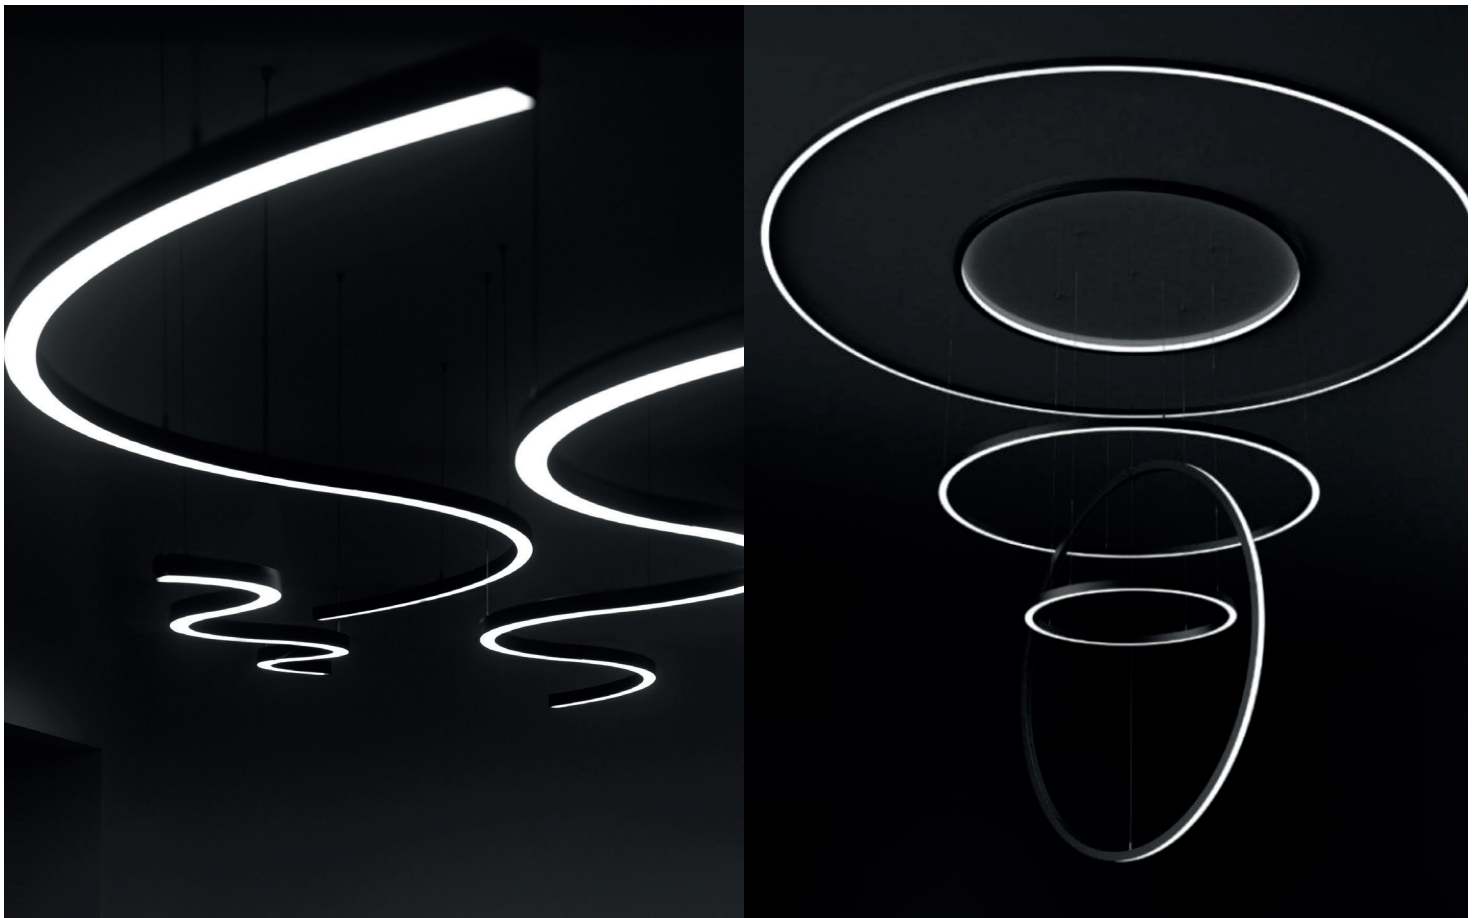

PROFIL LIGHT

LX-PL-AS3535-15W90

DC24V	CRI	IP
	>80	20

PROFIL LIGHT LX-PL-AS3535-15W90

- Φ 1.5m 90° arc (lighting inward), thousands of styles come from the connections of lines and arcs
- 20m flexible diffuser making it easy for installation without connections for over length application, no light leakage
- Various installation ways: pendant and surface mounted

luxio
L I G H T I N G

www.luxio-lighting.com

References

Reference	Led Power	Input Voltage	Luminous flux	LEDs	CCT/K	Dimensions
LX-PL-AS3535-15W90	19.2W/m	AC24V	2880Lm/m	160 LEDs	1900K/2300K/2700K/3000K/ 4000K/5000K/6000K	H35xW35xL1558mm

Surface buckle

Screw set

Connector

Fixings

Dimensions

LX-ST-DT8140-24V-20mm