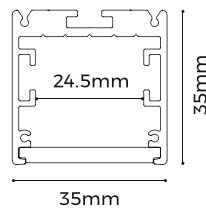

luxio
L I G H T I N G

www.luxio-lighting.com

References

Reference	Led Power	Input Voltage	Luminous flux	LEDs	CCT/K	Dimensions
LX-PL-AS3535-15W90	19.2W/m	AC24V	2880Lm/m	160 LEDs	1900K/2300K/2700K/3000K/ 4000K/5000K/6000K	H35xW35xL1558mm

Surface buckle

Screw set

Connector

Fixings

Dimensions

LX-ST-DT8140-24V-20mm