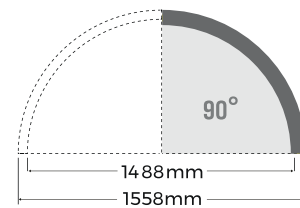

PROFIL LIGHT

LX-PL-AS3535-15W90

DC24V	CRI	IP
	>80	20

PROFIL LIGHT LX-PL-AS3535-15W90

- Φ 1.5m 90° arc (lighting inward), thousands of styles come from the connections of lines and arcs
- 20m flexible diffuser making it easy for installation without connections for over length application, no light leakage
- Various installation ways: pendant and surface mounted

luxio
L I G H T I N G

www.luxio-lighting.com

References

Reference	Led Power	Input Voltage	Luminous flux	LEDs	CCT/K	Dimensions
LX-PL-AS3535-15W90	19.2W/m	AC24V	2880Lm/m	160 LEDs	1900K/2300K/2700K/3000K/ 4000K/5000K/6000K	H35xW35xL1558mm

Surface buckle

Screw set

Connector

Fixings

Dimensions

LX-ST-DT8140-24V-20mm