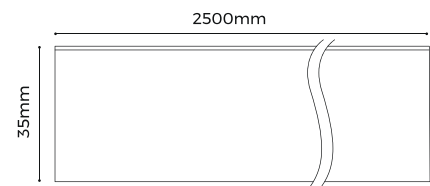

Surface buckle

Screw set

Recessed buckle

Connector

Fixings

Dimensions

LX-ST-DT8140-24V-20mm / 5000x20x1.5mm