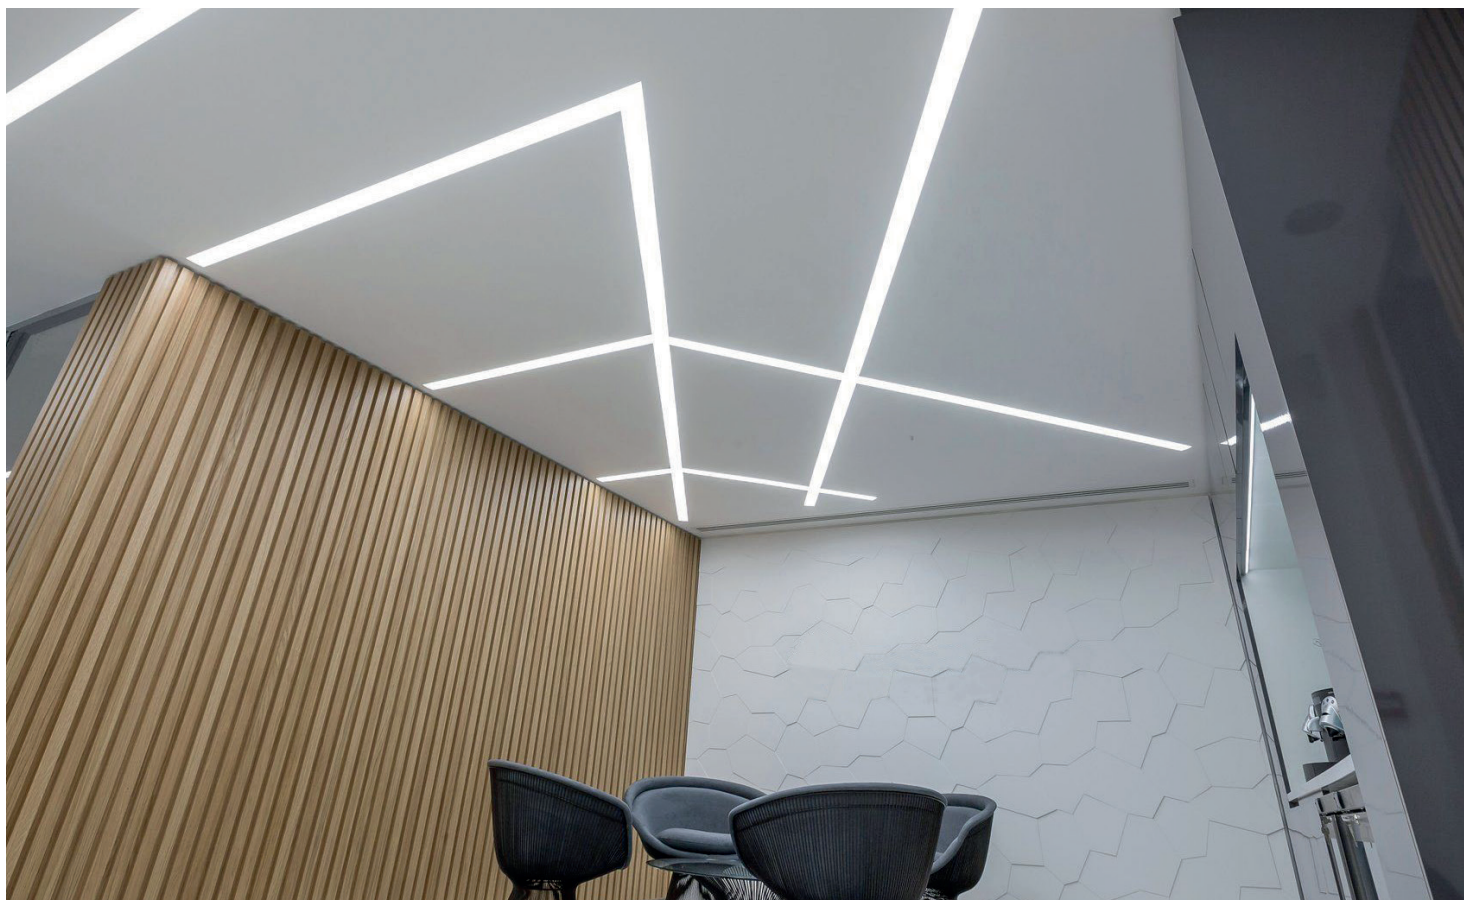

PROFIL LIGHT

LX-PL-AS3535-2500

DC24V	CRI	IP
	>80	20

PROFIL LIGHT LX-PL-AS3535-2500

- 2500m straight line, thousands of styles come from the connections of lines and arcs
- 20m flexible diffuser making it easy for installation without connections for over length application, no light leakage
- Various installation ways: pendant, recessed and surface mounted

luxio
L I G H T I N G

www.luxio-lighting.com

References

Reference	Led Power	Input Voltage	Luminous flux	LEDs	CCT/K	Dimensions
LX-PL-AS3535-2500	19.2W/m	AC24V	2880Lm/m	160 LEDs	1900K/2300K/2700K/3000K/ 4000K/5000K/6000K	H35xW35xL2500mm