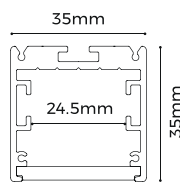

luxio
L I G H T I N G

www.luxio-lighting.com

References

Reference	Led Power	Input Voltage	Luminous flux	LEDs	CCT/K	Dimensions
LX-PL-AS3535-2500	19.2W/m	AC24V	2880Lm/m	160 LEDs	1900K/2300K/2700K/3000K/ 4000K/5000K/6000K	H35xW35xL2500mm

Surface buckle

Screw set

Recessed buckle

Connector

Fixings

Dimensions

LX-ST-DT8140-24V-20mm / 5000x20x1.5mm