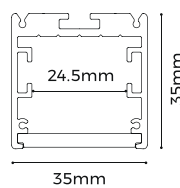

## References

Reference	Led Power	Input Voltage	Luminous flux	LEDs	CCT/K	Dimensions
LX-PL-AS3535-30A45	11.6W/Pcs	AC24V	1740Lm/Pcs	96 LEDs	1900K/2300K/2700K/3000K/ 4000K/5000K/6000K	H35xW35xL3000mm

## Installation Accessories

Profile & Carrier x1

Pendant cable

Canopy

Surface buckle

Screw set

Recessed buckle

Connector

## Dimensions

LX-ST-DY8140-24V-20mm-30A23

D3000x22.5°x20x5.8mm