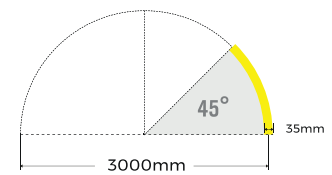

Dimensions

LX-ST-DY8140-24V-20mm-30A23

D3000x22.5°x20x5.8mm