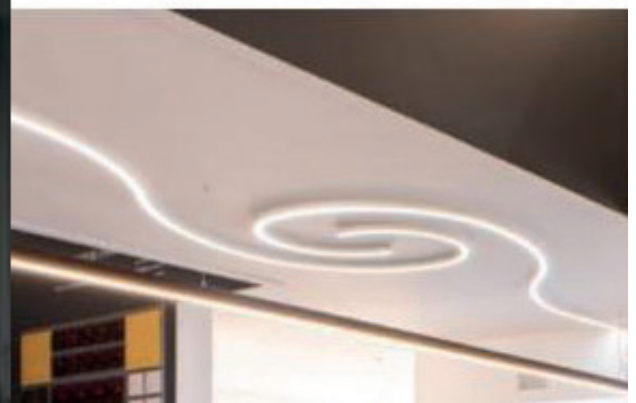

## PROFIL LIGHT LX-PL-AS3535-30A45

- $\Phi$ 3m 45° arc, thousands of styles come from the connections of lines and arcs
- 20m flexible diffuser making it easy for installation without connections for over length application, no light leakage
- Various installation ways: pendant, recessed and surface mounted