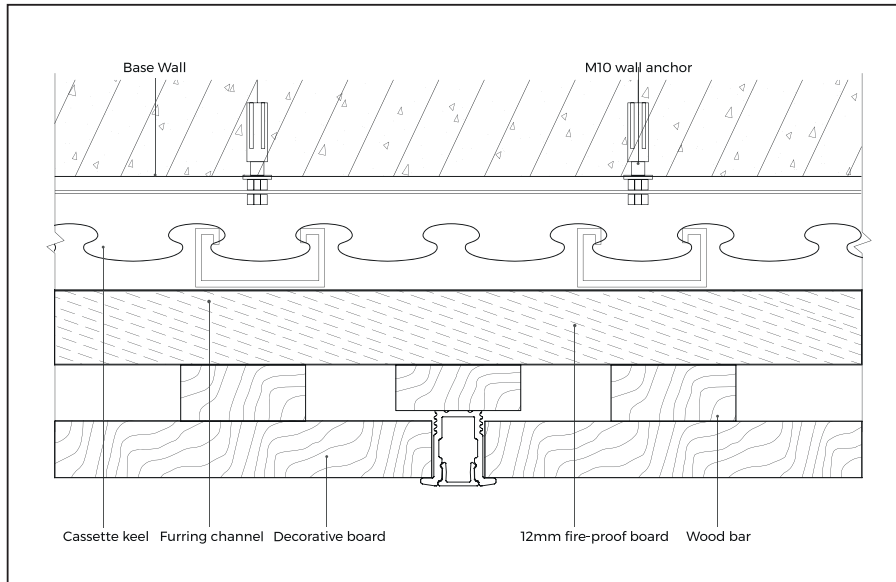

PROFIL LIGHT

LX-PL-LE1212

DC24V	CRI	IP
	90	20

PROFIL LIGHT LE1212

- Super narrow, applicable to a variety of small spaces
- "Dot-free" lighting source perfectly producing homogeneous & soft lighting
- AL6063-T5 aluminum profile with excellent heat dissipation performance
- PC diffuser imported from Germany
- Close-fitting design without screws, optional end caps with or without holes

References

Reference	Led Power	Luminous flux	LEDs	CCT/K	Dimensions
LX-PL-LE1212	6.6W/m	710Lm/m	140 LEDs	1900K/2300K/2700K/3000K/4000K/5000K/6000K	H12xW12xL2500mm

Structure image

Structure image

Fixings

Dimensions