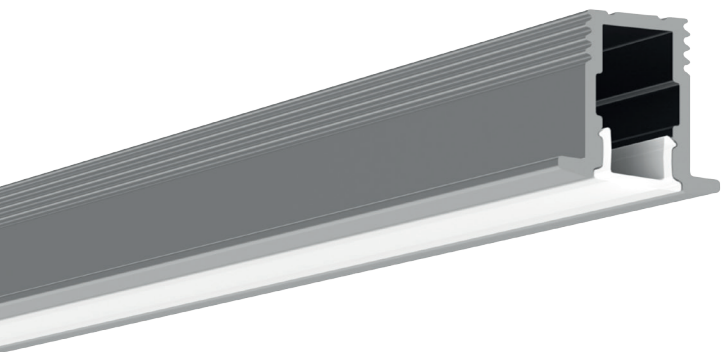

PROFIL LIGHT

LX-PL-LE1212

DC24V	CRI	IP
	90	20

PROFIL LIGHT LE1212

- Super narrow, applicable to a variety of small spaces
- "Dot-free" lighting source perfectly producing homogeneous & soft lighting
- AL6063-T5 aluminum profile with excellent heat dissipation performance
- PC diffuser imported from Germany
- Close-fitting design without screws, optional end caps with or without holes

References

Reference	Led Power	Luminous flux	LEDs	CCT/K	Dimensions
LX-PL-LE1212	6.6W/m	710Lm/m	140 LEDs	1900K/2300K/2700K/3000K/4000K/5000K/6000K	H12xW12xL2500mm

Structure image

Structure image

Fixings

Dimensions