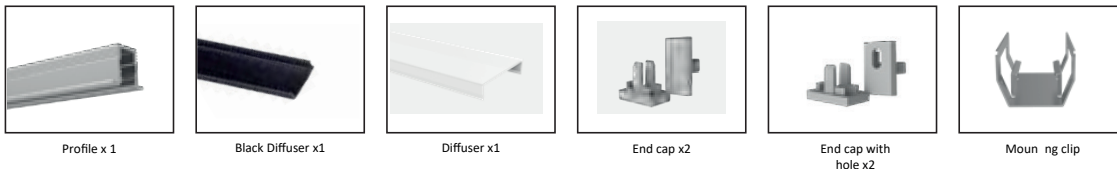

PROFIL LIGHT

LX-PL-LE1212

DC24V	CRI	IP
	90	20

PROFIL LIGHT LE1212

- Super narrow, applicable to a variety of small spaces
- "Dot-free" lighting source perfectly producing homogeneous & soft lighting
- AL6063-T5 aluminum profile with excellent heat dissipation performance
- PC diffuser imported from Germany
- Close-fitting design without screws, optional end caps with or without holes

References

Reference	Led Power	Luminous flux	LEDs	CCT/K	Dimensions
LX-PL-LE1212	6.6W/m	710Lm/m	140 LEDs	1900K/2300K/2700K/3000K/4000K/5000K/6000K	H12xW12xL2500mm

Structure image

Structure image

Fixings

Dimensions