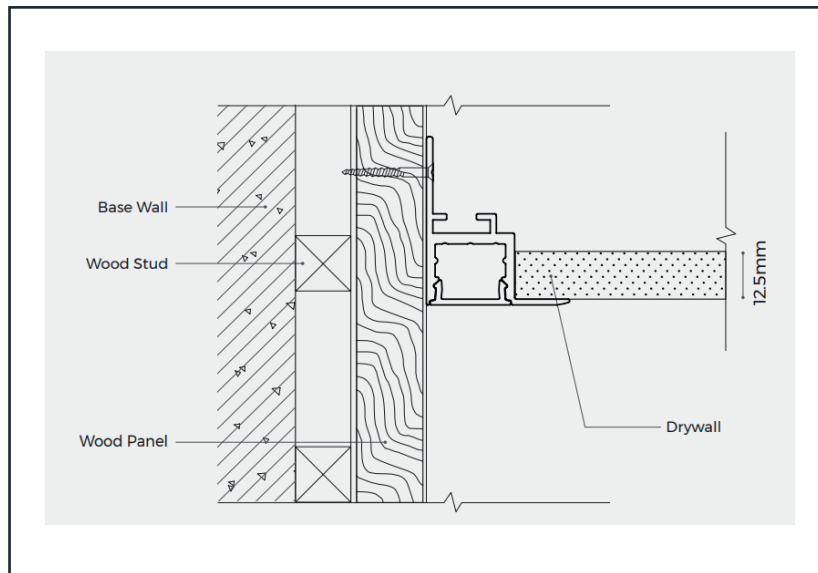

References

Reference	Led Power	Luminous flux	LEDs	CCT/K	Dimensions
LX-PL-LE1616	6.6W/m	710Lm/m	140 LEDs	1900K/2300K/2700K/3000K/4000K/5000K/6000K	H30.5xW26xL2500mm

Structure image