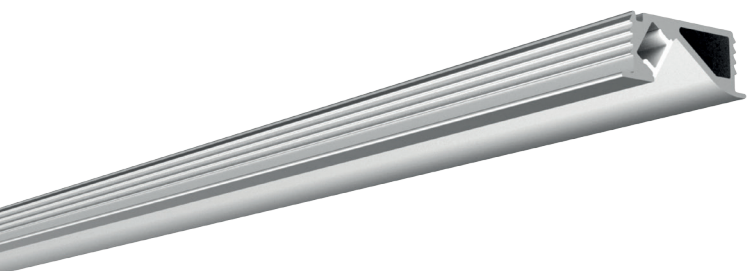

# PROFIL LIGHT

LX-PL-LE2409

DC24V	CRI >80/>95	IP 20
-------	----------------	----------

## PROFIL LIGHT LX-PL-LE2409

- Super slim, applicable to a variety of small spaces
- "Dot-free" lighting source producing homogeneous & soft slant lights
- AL6063-T5 aluminum profile with excellent heat dissipation performance
- PC diffuser imported from Germany
- Close-fitting design without screws, optional end caps with or without holes

## References

Reference	Led Power	Luminous flux	LEDs	CCT/K	Dimensions
LX-PL-LE2409	6.6W/m	710Lm/m	140 LEDs	1900K/2300K/2700K/3000K/4000K/5000K/6000K	H23.8xW8.8xL2500mm