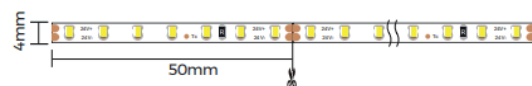

luxio
L I G H T I N G

www.luxio-lighting.com