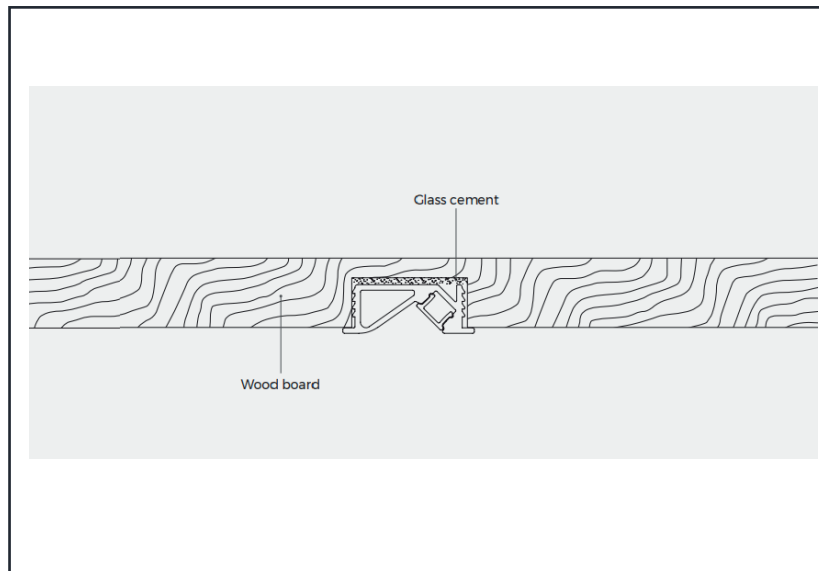

## PROFIL LIGHT LX-PL-LE2409

- Super slim, applicable to a variety of small spaces
- "Dot-free" lighting source producing homogeneous & soft slant lights
- AL6063-T5 aluminum profile with excellent heat dissipation performance
- PC diffuser imported from Germany
- Close-fitting design without screws, optional end caps with or without holes

## References

Reference	Led Power	Luminous flux	LEDs	CCT/K	Dimensions
LX-PL-LE2409	6.6W/m	710Lm/m	140 LEDs	1900K/2300K/2700K/3000K/4000K/5000K/6000K	H23.8xW8.8xL2500mm

## Structure image