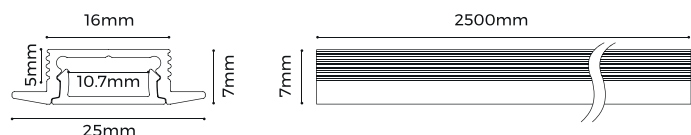

PROFIL LIGHT

LX-PL-LE2507

DC24V	CRI 90	IP 20
-------	-----------	----------

PROFIL LIGHT LX-PL-LE2507

- Super-slim recessed, perfectly fitting with space carrier
- "Dot-free" lighting source perfectly producing homogeneous & soft lighting
- AL6063-T5 aluminum profile with excellent heat dissipation performance
- PC diffuser imported from Germany
- Close-fitting design without screws, optional end caps with or without holes

luxio
L I G H T I N G

www.luxio-lighting.com

References

Reference	Led Power	Luminous flux	LEDs	CCT/K	Dimensions
LX-PL-LE2507	15W/m	1650Lm/m	280 LEDs	1900K/2300K/2700K/3000K/4000K/5000K/6000K	H7xW25xL2500mm

Structure image

Optional Accessories

Profile x 1

Diffuser x 1

Microprism Diffuser x 1

Black Microprism

End cap x 2

End cap with hole x 2

Fixings

Dimensions

LX-ST-D6280-24V-8mm