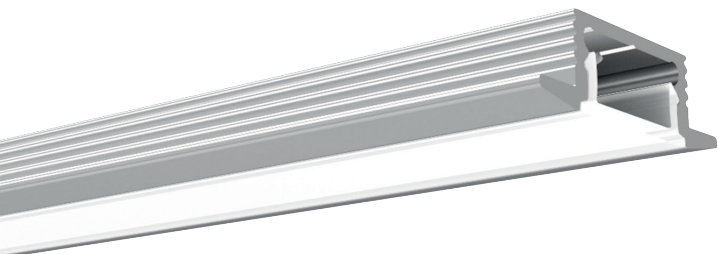

PROFIL LIGHT

LX-PL-LE2507

DC24V	CRI 90	IP 20
-------	-----------	----------

PROFIL LIGHT LX-PL-LE2507

- Super-slim recessed, perfectly fitting with space carrier
- "Dot-free" lighting source perfectly producing homogeneous & soft lighting
- AL6063-T5 aluminum profile with excellent heat dissipation performance
- PC diffuser imported from Germany
- Close-fitting design without screws, optional end caps with or without holes

luxio
L I G H T I N G

www.luxio-lighting.com

References

Reference	Led Power	Luminous flux	LEDs	CCT/K	Dimensions
LX-PL-LE2507	15W/m	1650Lm/m	280 LEDs	1900K/2300K/2700K/3000K/4000K/5000K/6000K	H7xW25xL2500mm

Structure image

Optional Accessories

Profile x 1

Diffuser x 1

Microprism Diffuser x 1

Black Microprism

End cap x 2

End cap with hole x 2