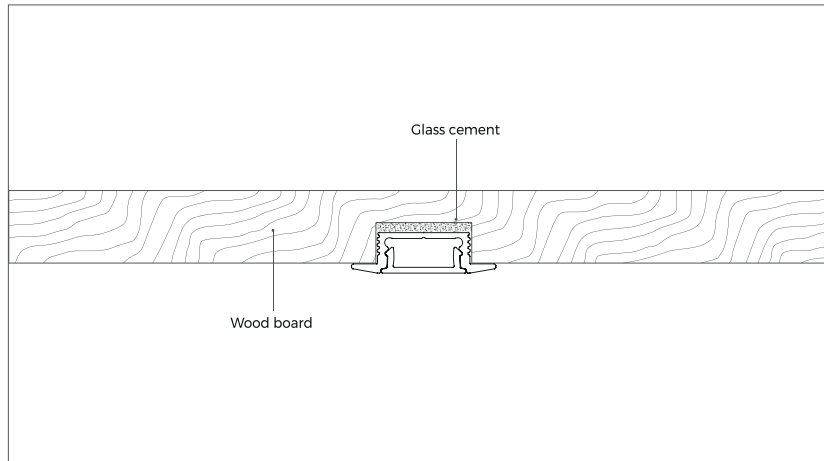

PROFIL LIGHT

LX-PL-LE2507

DC24V	CRI 90	IP 20
-------	-----------	----------

PROFIL LIGHT LX-PL-LE2507

- Super-slim recessed, perfectly fitting with space carrier
- "Dot-free" lighting source perfectly producing homogeneous & soft lighting
- AL6063-T5 aluminum profile with excellent heat dissipation performance
- PC diffuser imported from Germany
- Close-fitting design without screws, optional end caps with or without holes

luxio
L I G H T I N G

www.luxio-lighting.com

References

Reference	Led Power	Luminous flux	LEDs	CCT/K	Dimensions
LX-PL-LE2507	15W/m	1650Lm/m	280 LEDs	1900K/2300K/2700K/3000K/4000K/5000K/6000K	H7xW25xL2500mm

Structure image

Optional Accessories

Profile x 1

Diffuser x 1

Microprism Diffuser x 1

Black Microprism

End cap x 2

End cap with hole x 2

Fixings

Dimensions

LX-ST-D6280-24V-8mm