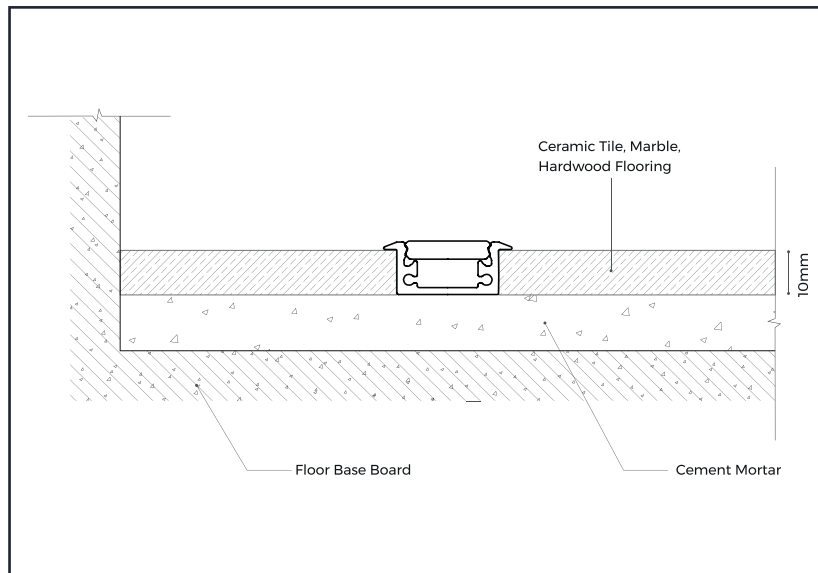

PROFIL LIGHT

LX-PL-LE2711

DC24V	IP 65	IK 10	CRI 90
-------	----------	----------	-----------

PROFIL LIGHT LX-PL-LS2711

- AL6063-T5 aluminum profile with high-quality surface treatment
- "Dot-free" lighting source producing homogeneous & soft lights
- IK10, IP65 waterproof level design, can be used widely in indoor and outdoor floors

luxio
L I G H T I N G

www.luxio-lighting.com

References

Reference	Led Power	Luminous flux	LEDs	CCT/K	Dimensions
LX-PL-LE2711	16.2W/m	1860Lm/m	168 LEDs	1900K/2300K/2700K/3000K/4000K/5000K/6000K	H11xW27.1xL2500mm

Structure image

Optional Accessories

Profile x 1

Diffuser x1

End cap x2

End cap with hole x2

Fixings

Dimensions

LX-ST-D8140-24V-8mm