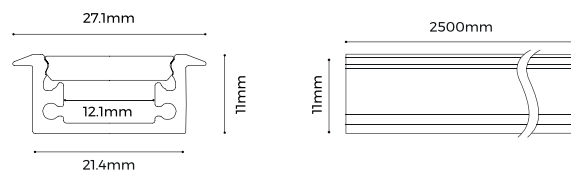

luxio
L I G H T I N G

www.luxio-lighting.com

References

Reference	Led Power	Luminous flux	LEDs	CCT/K	Dimensions
LX-PL-LE2711	16.2W/m	1860Lm/m	168 LEDs	1900K/2300K/2700K/3000K/4000K/5000K/6000K	H11xW27.1xL2500mm

Structure image

Optional Accessories

Profile x 1

Diffuser x1

End cap x2

End cap with hole x2

Fixings

Dimensions