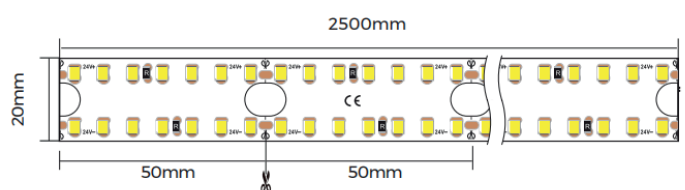

Cable clip

Reflective paper

Customizable interconnected corners

"L"-type

"L"-type (inner)

"L"-type
(exterior)

"T"-type

"X"-type I

Fixings

Dimensions

LX-ST-D8280-24V20mm / LX-ST-DS8320-48V20mm
/ LX-ST-DY8280-24V23mm

Planar Interconnection

Horizontal interconnection, lighting upward&downward; vertical interconnection, lighting inward&outward