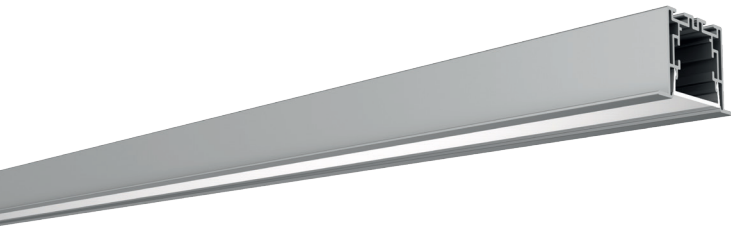

PROFIL LIGHT

LX-PL-LE5535

DC24-48V	CRI >80/>95	IP 20
----------	----------------	----------

PROFIL LIGHT LX-PL-LE5535

- Creative magnetic end cap, connect in seconds
- Designed in anti-leaky block piece, perfect details
- PC diffuser imported from Germany, producing homogenous & soft lighting
- Provide standard extenders, customizable interconnected corners
- Recessed installation with two optional accessories of N-shaped buckle and butterfly clip
- Won the IF Design Awards 2016

luxio
L I G H T I N G

www.luxio-lighting.com

References

Reference	Led Power	Input Voltage	Luminous flux	LEDs	CCT/K	Dimensions
LX-PL-LE5535	20W/m	AC24V	2290-2700Lm/m	280 LEDs	1900K/2300K/2700K/3000K/ 4000K/5000K/6000K	H35xW55xL2500mm
		AC48V	3100Lm/m	320 LEDs		

Cable clip

Reflective paper

Customizable interconnected corners

"L"-type

"L"-type (inner)

"L"-type
(exterior)

"T"-type

"X"-type I

Fixings

Dimensions

LX-ST-D8280-24V20mm / LX-ST-DS8320-48V20mm
/ LX-ST-DY8280-24V23mm

Planar Interconnection

Horizontal interconnection, lighting upward&downward; vertical interconnection, lighting inward&outward