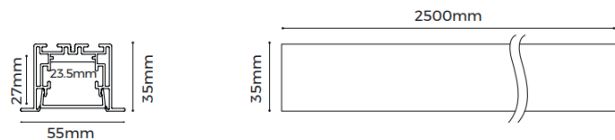

Cable clip

Reflective paper

Customizable interconnected corners

"L"-type

"L"-type (inner)

"L"-type
(exterior)

"T"-type

"X"-type I

Fixings

Dimensions

LX-ST-D8280-24V20mm / LX-ST-DS8320-48V20mm
/ LX-ST-DY8280-24V23mm

Planar Interconnection

Horizontal interconnection, lighting upward&downward; vertical interconnection, lighting inward&outward