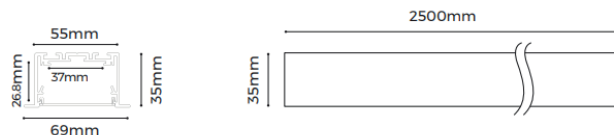

"T"-type

"X"-type I

Fixings

Dimensions

LX-ST-D8280-24V-34mm / LX-ST-D8560SWW24V-34mm
/ LX-ST-DS8320-48V34mm / LX-ST-DY8280-24V36mm /
LX-ST-DY8560SWW24V-36mm

Planar Interconnection

Horizontal interconnection, lighting upward&downward; vertical interconnection, lighting inward&outward

3D Style

Shuttle freely along the edge of ceiling& wall& floor