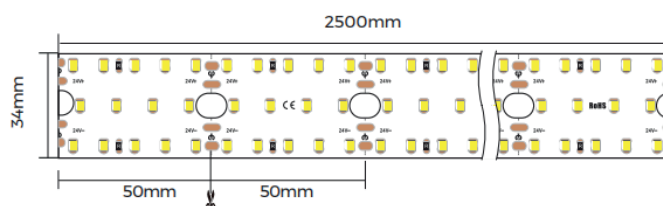

"T"-type

"X"-type I

Fixings

Dimensions

LX-ST-D8280-24V-34mm / LX-ST-D8560SWW24V-34mm
/ LX-ST-DS8320-48V34mm / LX-ST-DY8280-24V36mm /
LX-ST-DY8560SWW24V-36mm

Planar Interconnection

Horizontal interconnection, lighting upward&downward; vertical interconnection, lighting inward&outward

3D Style

Shuttle freely along the edge of ceiling& wall& floor