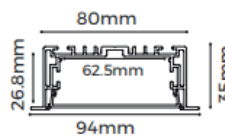

luxio
L I G H T I N G

www.luxio-lighting.com

References

Reference	Led Power	Input Voltage	Luminous flux	LEDs	CCT/K	Dimensions
LX-PL-LE9435	30W/m	AC24V	3310-3900Lm/m	420 LEDs	1900K/2300K/2700K/3000K/ 4000K/5000K/6000K	H35xW94xL2500mm
		AC48V	4600Lm/m	480 LEDs		

Cable clip

Reflective paper

Customizable interconnected corners

"L"-type

"L"-type (inner)

"L"-type
(exterior)

"T"-type

"X"-type I

Fixings

Dimensions

LX-ST-D8420-24V59mm / LX-ST-DS8480-48V-59mm
/ DY8420-24V62mm

Planar Interconnection

Horizontal interconnection, lighting upward&downward; vertical interconnection, lighting inward&outward