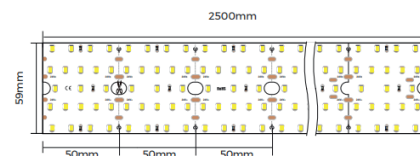

luxio
L I G H T I N G

www.luxio-lighting.com

References

Reference	Led Power	Input Voltage	Luminous flux	LEDs	CCT/K	Dimensions
LX-PL-LE9435	30W/m	AC24V	3310-3900Lm/m	420 LEDs	1900K/2300K/2700K/3000K/ 4000K/5000K/6000K	H35xW94xL2500mm
		AC48V	4600Lm/m	480 LEDs		

Cable clip

Reflective paper

Customizable interconnected corners

"L"-type

"L"-type (inner)

"L"-type
(exterior)

"T"-type

"X"-type I

Fixings

Dimensions

LX-ST-D8420-24V59mm / LX-ST-DS8480-48V-59mm
/ DY8420-24V62mm

Planar Interconnection

Horizontal interconnection, lighting upward&downward; vertical interconnection, lighting inward&outward