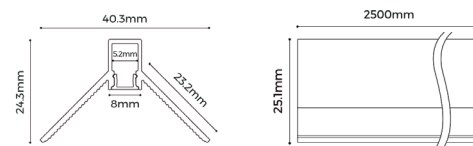

## PROFIL LIGHT LX-PL-LG2323

- Apply to outer corner of wall edges and integrated into the wall by embedded design
- Only 8mm luminous surface outlining the decorative effects in a slim and exquisite manner
- AL6063-T5 aluminum profile with high-quality surface treatment
- Close-fitting design without screw, make installation more convenient

## References

Reference	Led Power	Luminous flux	LEDs	CCT/K	Dimensions
LX-PL-LG2323	6.6W/m	710Lm/m	140 LEDs	1900K/2300K/2700K/3000K/4000K/5000K/6000K	H24.3xW40.3xL2500mm

## Structure image

## Dimensions

LX-ST-D6140-24V-4mm