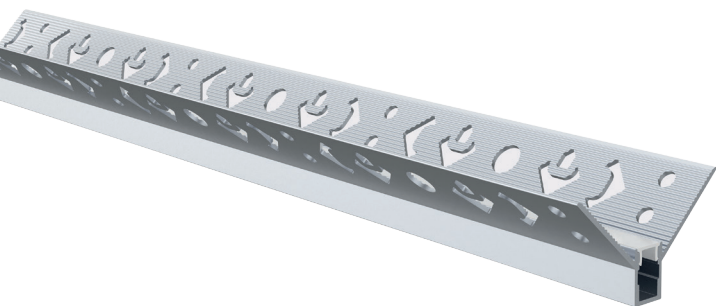

# PROFIL LIGHT

LX-PL-LG2323

DC24V	CRI	IP
	90	20

## PROFIL LIGHT LX-PL-LG2323

- Apply to outer corner of wall edges and integrated into the wall by embedded design
- Only 8mm luminous surface outlining the decorative effects in a slim and exquisite manner
- AL6063-T5 aluminum profile with high-quality surface treatment
- Close-fitting design without screw, make installation more convenient

## References

Reference	Led Power	Luminous flux	LEDs	CCT/K	Dimensions
LX-PL-LG2323	6.6W/m	710Lm/m	140 LEDs	1900K/2300K/2700K/3000K/4000K/5000K/6000K	H24.3xW40.3xL2500mm

## Dimensions

LX-ST-D6140-24V-4mm