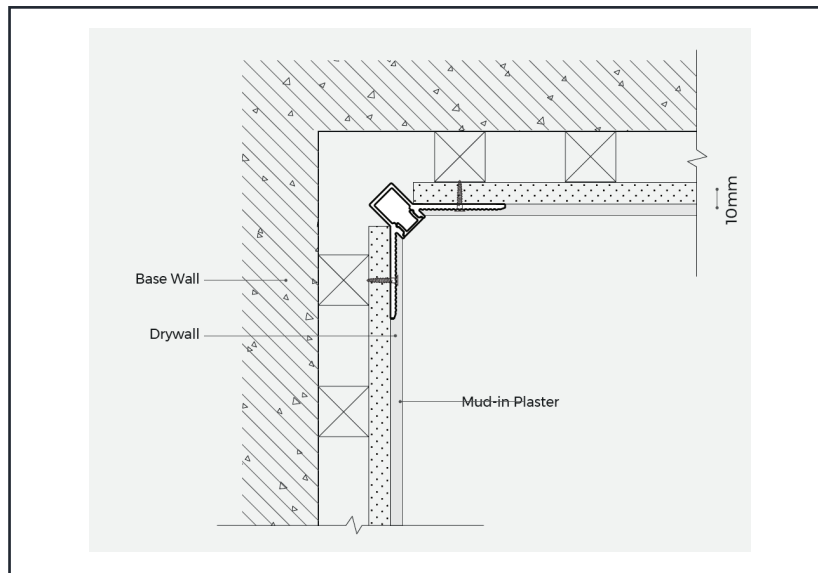

## PROFIL LIGHT LX-PL-LG2323

- Apply to outer corner of wall edges and integrated into the wall by embedded design
- Only 8mm luminous surface outlining the decorative effects in a slim and exquisite manner
- AL6063-T5 aluminum profile with high-quality surface treatment
- Close-fitting design without screw, make installation more convenient

## References

Reference	Led Power	Luminous flux	LEDs	CCT/K	Dimensions
LX-PL-LG2323	6.6W/m	710Lm/m	140 LEDs	1900K/2300K/2700K/3000K/4000K/5000K/6000K	H24.3xW40.3xL2500mm

## Structure image

## Dimensions

LX-ST-D6140-24V-4mm