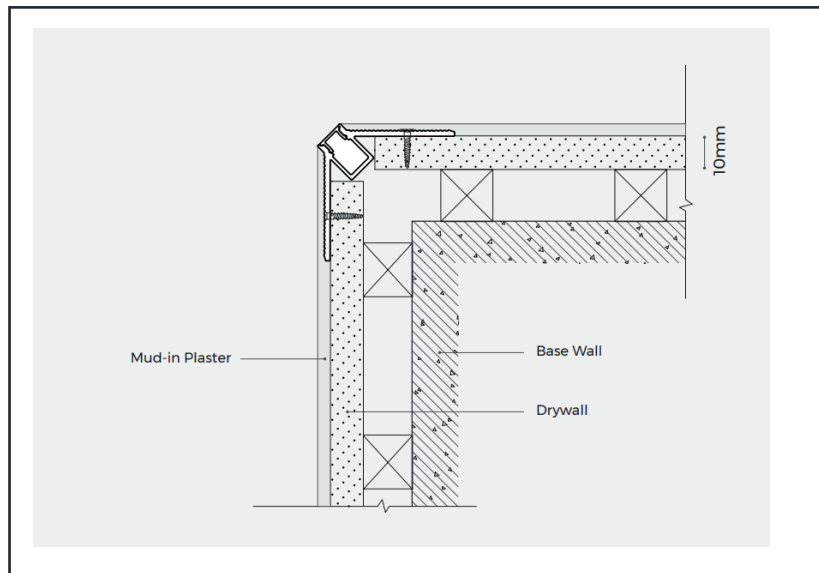

## PROFIL LIGHT LX-PL-LG2727

- Apply to outer corner of wall edges and integrated into the wall by embedded design
- Only 8mm luminous surface outlining the decorative effects in a slim and exquisite manner
- AL6063-T5 aluminum profile with high-quality surface treatment
- Close-fitting design without screw, make installation more convenient

## References

Reference	Led Power	Luminous flux	LEDs	CCT/K	Dimensions
LX-PL-LG2727	6.6W/m	710Lm/m	140 LEDs	1900K/2300K/2700K/3000K/4000K/5000K/6000K	H22.3xW44.9xL2500mm

## Structure image