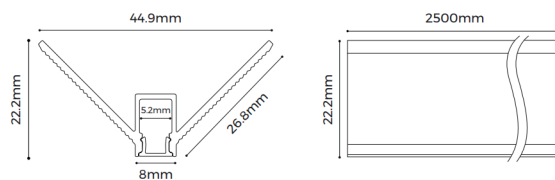

## PROFIL LIGHT LX-PL-LG2727

- Apply to outer corner of wall edges and integrated into the wall by embedded design
- Only 8mm luminous surface outlining the decorative effects in a slim and exquisite manner
- AL6063-T5 aluminum profile with high-quality surface treatment
- Close-fitting design without screw, make installation more convenient

## References

Reference	Led Power	Luminous flux	LEDs	CCT/K	Dimensions
LX-PL-LG2727	6.6W/m	710Lm/m	140 LEDs	1900K/2300K/2700K/3000K/4000K/5000K/6000K	H22.3xW44.9xL2500mm

## Structure image

## Dimensions

LX-ST-D6140-24V-4mm