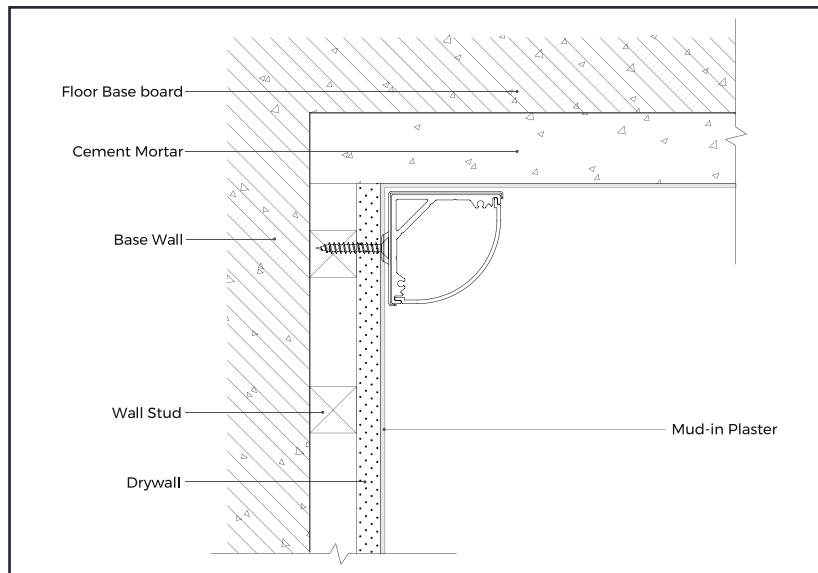

References

Reference	Led Power	Luminous flux	LEDs	CCT/K	Dimensions
LX-PL-LG3030C	15W/m	1508Lm/m	280 LEDs	1900K/2300K/2700K/3000K/4000K/5000K/6000K	H30xW30xL2500mm

Structure image