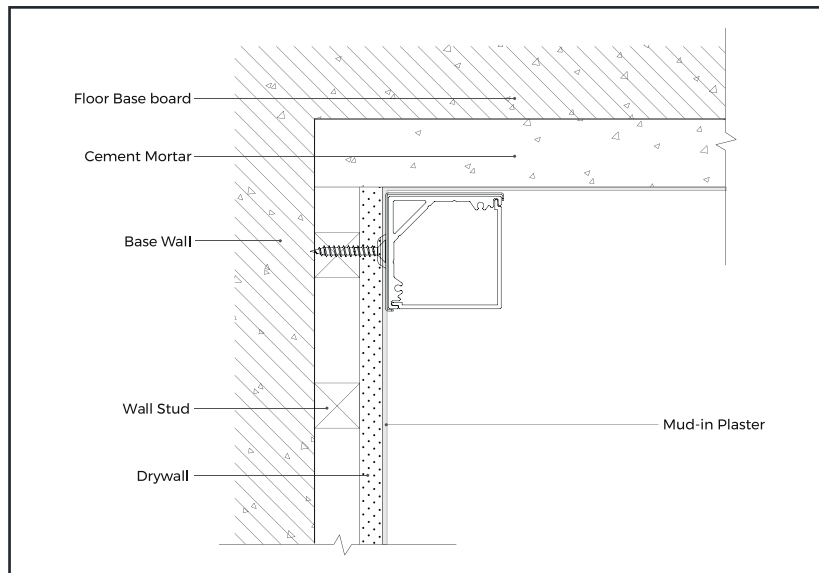

### PROFIL LIGHT LX-PL-LG3030K

- Designed in a right angle to fit in different wall corners
- Domed lighting & "dot-free" lighting source producing homogeneous & soft lights
- AL6063-T5 aluminum profile with excellent heat dissipation performance
- PC diffuser imported from Germany
- Optional end caps with or without hole

## References

Reference	Led Power	Luminous flux	LEDs	CCT/K	Dimensions
LX-PL-LG3030K	15W/m	1508Lm/m	280 LEDs	1900K/2300K/2700K/3000K/4000K/5000K/6000K	H30xW30xL2500mm

## Structure image

## Dimensions

LX-ST-D6280-24V-10mm