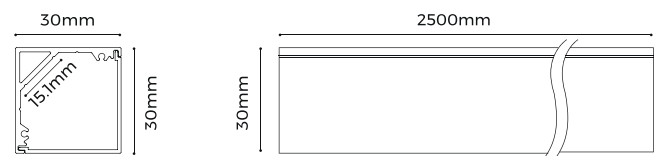

## References

Reference	Led Power	Luminous flux	LEDs	CCT/K	Dimensions
LX-PL-LG3030K	15W/m	1508Lm/m	280 LEDs	1900K/2300K/2700K/3000K/4000K/5000K/6000K	H30xW30xL2500mm

## Structure image

## Optional Accessories

Profile x 1

Diffuser x1

End cap x2

End cap with hole x2

Mounting clip

## Dimensions

LX-ST-D6280-24V-10mm