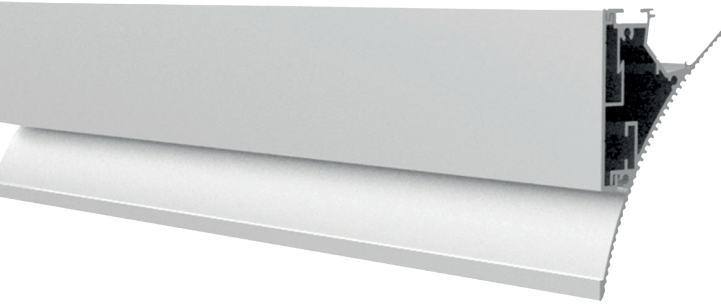

# PROFIL LIGHT

LX-PL-LG7043

DC24V	CRI	IP
	90	20

## PROFIL LIGHT LX-PL-LG7043

- Apply to gypsum lines, integrated into architecture
- Arc cover design, wider luminous surface
- Detachable clasp design, easy to install
- AL6063-T5 aluminum profile with high-quality surface treatment

## References

Reference	Led Power	Luminous flux	LEDs	CCT/K	Dimensions
LX-PL-LG7043	6.6W/m	710Lm/m	140 LEDs	1900K/2300K/2700K/3000K/4000K/5000K/6000K	H43xW70xL2500mm