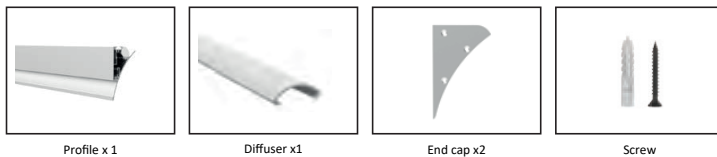

Optional Accessories

Profile x 1

Diffuser x1

End cap x2

Screw

Fixings

Dimensions