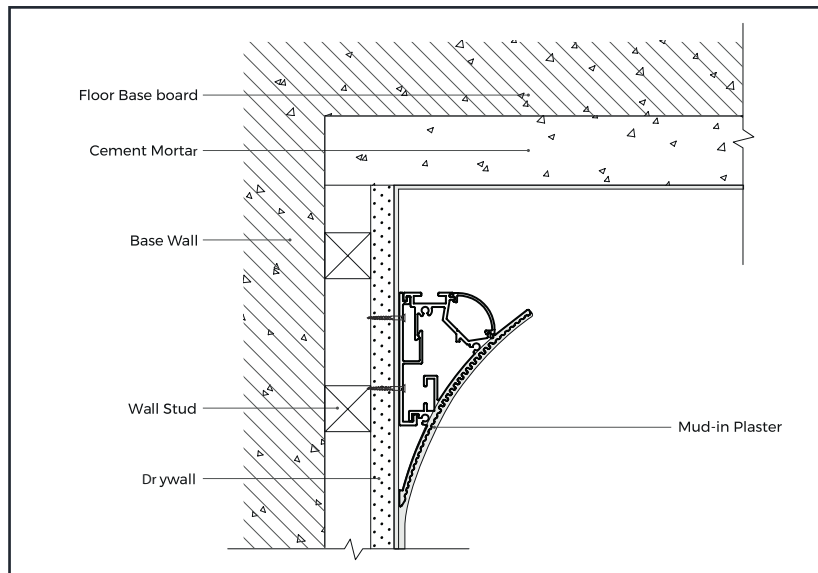

References

Reference	Led Power	Luminous flux	LEDs	CCT/K	Dimensions
LX-PL-LG7043	6.6W/m	710Lm/m	140 LEDs	1900K/2300K/2700K/3000K/4000K/5000K/6000K	H43xW70xL2500mm

Structure image