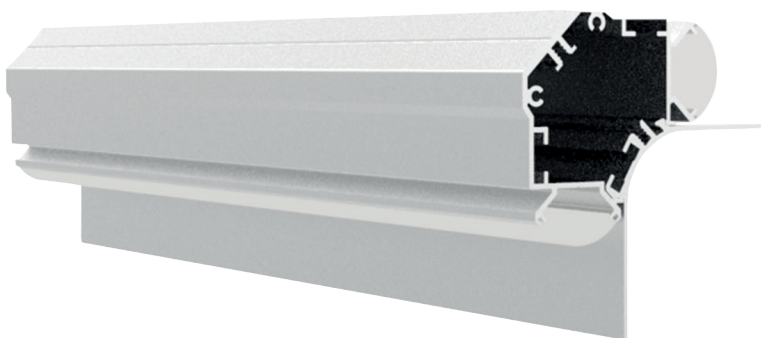

# PROFIL LIGHT

LX-PL-LG7070

DC24V	CRI	IP
	90	20

## PROFIL LIGHT LX-PL-LG7070

- Apply to gypsum lines, integrated into architecture
- Double light emitting, can be used for ceiling, wall lighting decoration effect
- Arc cover design, wider luminous surface
- Detachable clasp design, easy to install
- AL6063-T5 aluminum profile with high-quality surface treatment

## References

Reference	Led Power	Luminous flux	LEDs	CCT/K	Dimensions
LX-PL-LG7070	6.6W/m	710Lm/m	140 LEDs	1900K/2300K/2700K/3000K/4000K/5000K/6000K	H70xW70xL2500mm