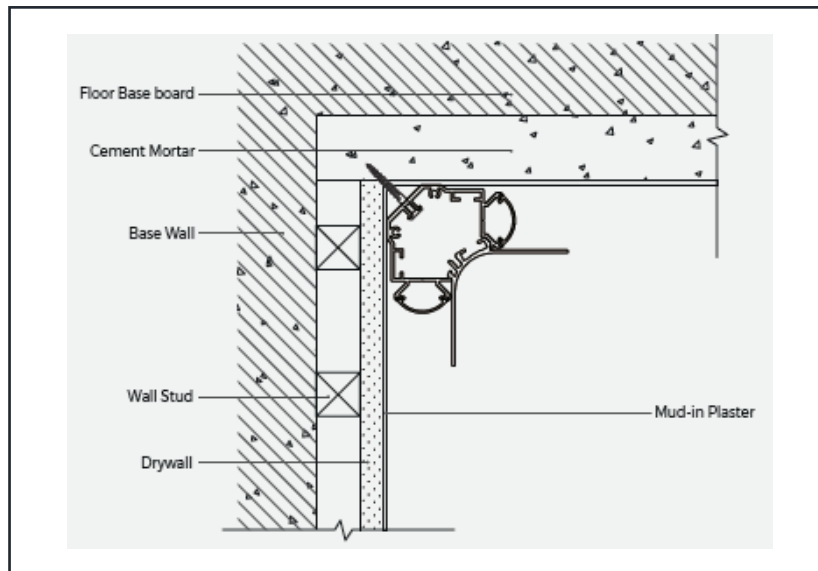

References

Reference	Led Power	Luminous flux	LEDs	CCT/K	Dimensions
LX-PL-LG7070	6.6W/m	710Lm/m	140 LEDs	1900K/2300K/2700K/3000K/4000K/5000K/6000K	H70xW70xL2500mm

Structure image