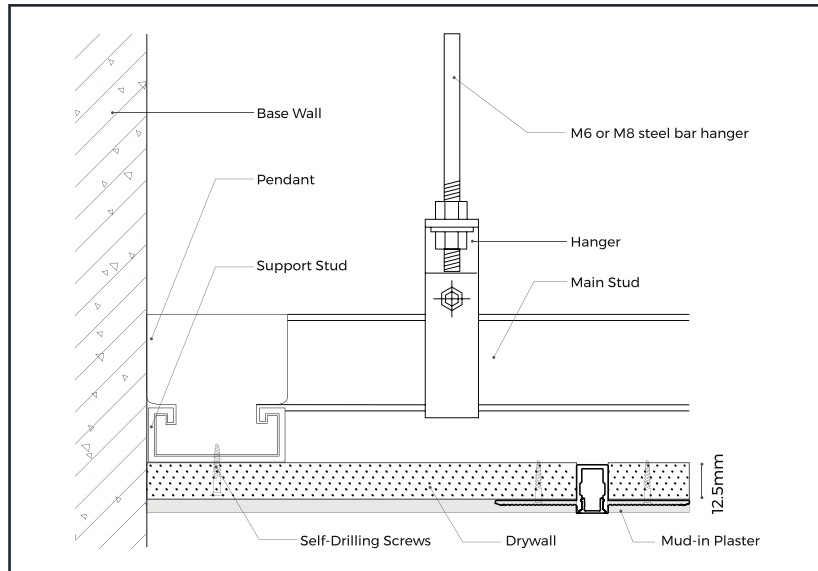

PROFIL LIGHT

LX-PL-LR0812

DC24V	CRI	IP
	90	20

PROFIL LIGHT LX-PL-LR0812

- 8mm luminous surface, trimless recessed design, integrated into architecture
- PC diffuser imported from Germany, producing homogenous & soft lighting
- AL6063-T5 aluminum profile with high-quality surface treatment
- Close-fitting end cap design without screw, make installation more convenient

luxio
L I G H T I N G

www.luxio-lighting.com

References

Reference	Led Power	Luminous flux	LEDs	CCT/K	Dimensions
LX-PL-LR0812	6.6W/m	710Lm/m	140 LEDs	1900K/2300K/2700K/3000K/4000K/5000K/6000K	H12xW8xL2500mm

Structure image

Optional Accessories

Fixings

Dimensions