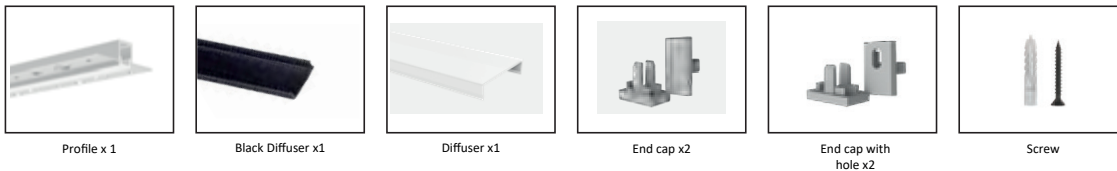

PROFIL LIGHT

LX-PL-LR0812

DC24V	CRI	IP
	90	20

PROFIL LIGHT LX-PL-LR0812

- 8mm luminous surface, trimless recessed design, integrated into architecture
- PC diffuser imported from Germany, producing homogenous & soft lighting
- AL6063-T5 aluminum profile with high-quality surface treatment
- Close-fitting end cap design without screw, make installation more convenient

luxio
L I G H T I N G

www.luxio-lighting.com

References

Reference	Led Power	Luminous flux	LEDs	CCT/K	Dimensions
LX-PL-LR0812	6.6W/m	710Lm/m	140 LEDs	1900K/2300K/2700K/3000K/4000K/5000K/6000K	H12xW8xL2500mm

Structure image

Optional Accessories

Fixings

Dimensions