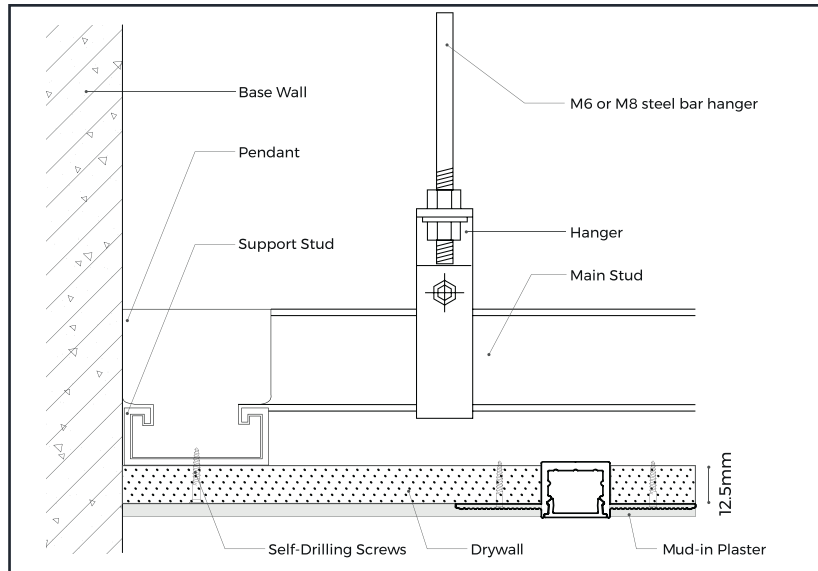

References

Reference	Led Power	Luminous flux	LEDs	CCT/K	Dimensions
LX-PL-LR1613	6.6W/m	710Lm/m	140 LEDs	1900K/2300K/2700K/3000K/4000K/5000K/6000K	H16xW13xL2500mm

Structure image