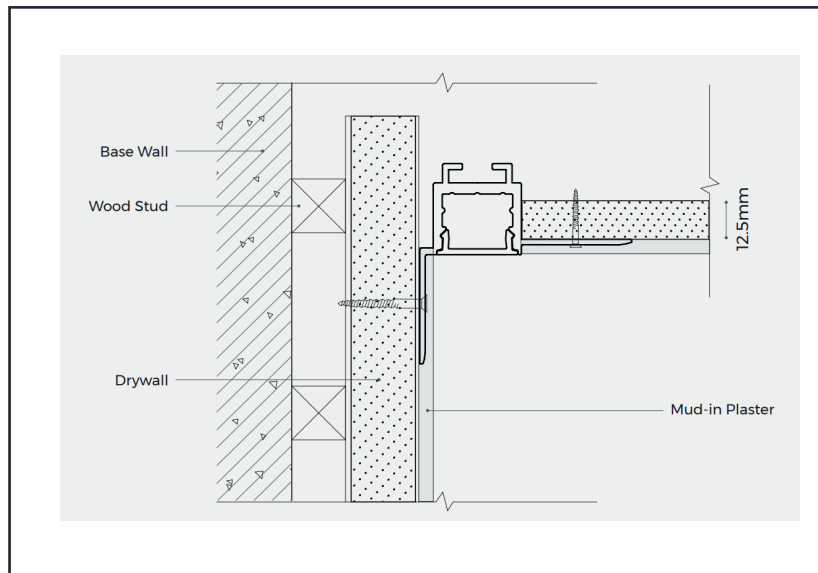

References

Reference	Led Power	Luminous flux	LEDs	CCT/K	Dimensions
LX-PL-LR1616	6.6W/m	710Lm/m	140 LEDs	1900K/2300K/2700K/3000K/4000K/5000K/6000K	H36.5xW38.4xL2500mm

Structure image