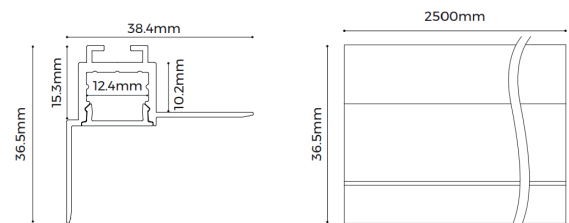

luxio
L I G H T I N G

www.luxio-lighting.com

References

Reference	Led Power	Luminous flux	LEDs	CCT/K	Dimensions
LX-PL-LR1616	6.6W/m	710Lm/m	140 LEDs	1900K/2300K/2700K/3000K/4000K/5000K/6000K	H36.5xW38.4xL2500mm

Structure image

Optional Accessories

Profile x 1

Diffuser x1

Microprism Diffuserx1

Black Microprism Diffuserx1

End capx2

End cap with holex2

Fixings

Dimensions

LX-ST-D6140-24V-8mm