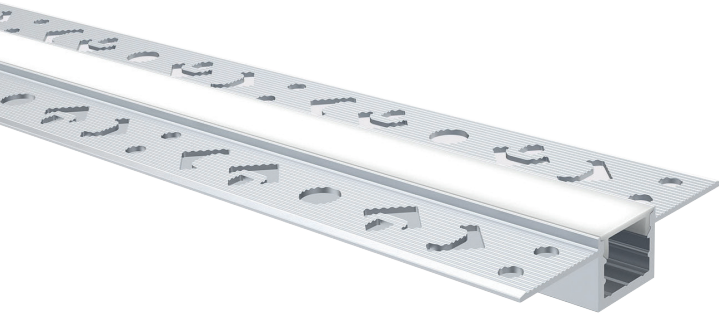

PROFIL LIGHT

LX-PL-LR2013

| | | |
|-------|-----|----|
| DC24V | CRI | IP |
| | 90 | 20 |

PROFIL LIGHT LX-PL-LR2013

- 20mm luminous surface, trimless recessed design, integrated into architecture
- PC diffuser imported from Germany, producing homogenous & soft lighting
- AL6063-T5 aluminum profile with high-quality surface treatment

luxio
L I G H T I N G

www.luxio-lighting.com

References

| Reference | Led Power | Luminous flux | LEDs | CCT/K | Dimensions |
|--------------|-----------|---------------|----------|---|-----------------|
| LX-PL-LR2013 | 15W/m | 1508Lm/m | 280 LEDs | 1900K/2300K/2700K/3000K/4000K/5000K/6000K | H20xW13xL2500mm |

Structure image

Optional Accessories

Fixings

Dimensions

LX-ST-D6280-24V-10mm