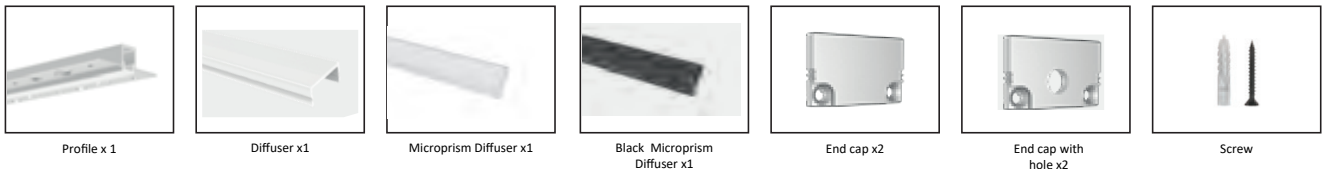

PROFIL LIGHT

LX-PL-LR2013

| | | |
|-------|-----|----|
| DC24V | CRI | IP |
| | 90 | 20 |

PROFIL LIGHT LX-PL-LR2013

- 20mm luminous surface, trimless recessed design, integrated into architecture
- PC diffuser imported from Germany, producing homogenous & soft lighting
- AL6063-T5 aluminum profile with high-quality surface treatment

luxio
L I G H T I N G

www.luxio-lighting.com

References

| Reference | Led Power | Luminous flux | LEDs | CCT/K | Dimensions |
|--------------|-----------|---------------|----------|---|-----------------|
| LX-PL-LR2013 | 15W/m | 1508Lm/m | 280 LEDs | 1900K/2300K/2700K/3000K/4000K/5000K/6000K | H20xW13xL2500mm |

Structure image

Optional Accessories

Fixings

Dimensions

LX-ST-D6280-24V-10mm