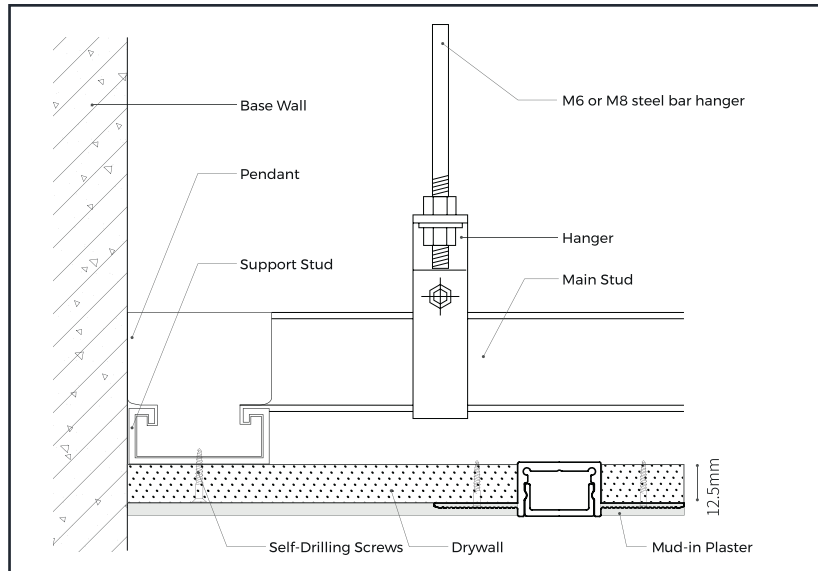

PROFIL LIGHT

LX-PL-LR2013

| | | |
|-------|-----|----|
| DC24V | CRI | IP |
| | 90 | 20 |

PROFIL LIGHT LX-PL-LR2013

- 20mm luminous surface, trimless recessed design, integrated into architecture
- PC diffuser imported from Germany, producing homogenous & soft lighting
- AL6063-T5 aluminum profile with high-quality surface treatment

luxio
L I G H T I N G

www.luxio-lighting.com

References

| Reference | Led Power | Luminous flux | LEDs | CCT/K | Dimensions |
|--------------|-----------|---------------|----------|---|-----------------|
| LX-PL-LR2013 | 15W/m | 1508Lm/m | 280 LEDs | 1900K/2300K/2700K/3000K/4000K/5000K/6000K | H20xW13xL2500mm |

Structure image

Optional Accessories

Fixings

Dimensions

LX-ST-D6280-24V-10mm