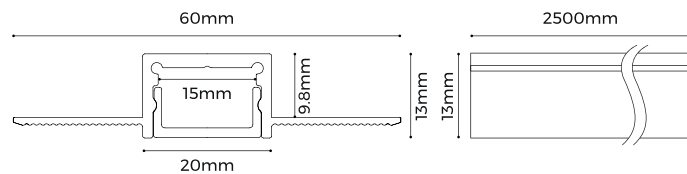

PROFIL LIGHT

LX-PL-LR2013

| | | |
|-------|-----|----|
| DC24V | CRI | IP |
| | 90 | 20 |

PROFIL LIGHT LX-PL-LR2013

- 20mm luminous surface, trimless recessed design, integrated into architecture
- PC diffuser imported from Germany, producing homogenous & soft lighting
- AL6063-T5 aluminum profile with high-quality surface treatment

luxio
L I G H T I N G

www.luxio-lighting.com

References

| Reference | Led Power | Luminous flux | LEDs | CCT/K | Dimensions |
|--------------|-----------|---------------|----------|---|-----------------|
| LX-PL-LR2013 | 15W/m | 1508Lm/m | 280 LEDs | 1900K/2300K/2700K/3000K/4000K/5000K/6000K | H20xW13xL2500mm |

Structure image

Optional Accessories

Fixings

Dimensions

LX-ST-D6280-24V-10mm