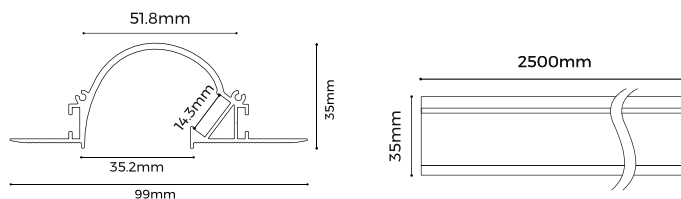

PROFIL LIGHT

LX-PL-LR3735

DC24V	CRI	IP
	90	20

PROFIL LIGHT LX-PL-LR3735

- 35mm luminous surface, trimless recessed design, integrated into architecture
- AL6063-T5 aluminum profile with high-quality surface treatment
- Indirect lighting design

luxio
L I G H T I N G

www.luxio-lighting.com

References

Reference	Led Power	Luminous flux	LEDs	CCT/K	Dimensions
LX-PL-LR3735	16.2W/m	1860Lm/m	168 LEDs	1900K/2300K/2700K/3000K/4000K/5000K/6000K	H35.2xW35xL2500mm

Structure image

Optional Accessories

Profile x 1

Diffuser x1

Screw

Fixings

Dimensions

LX-ST-D6168-24V-10mm