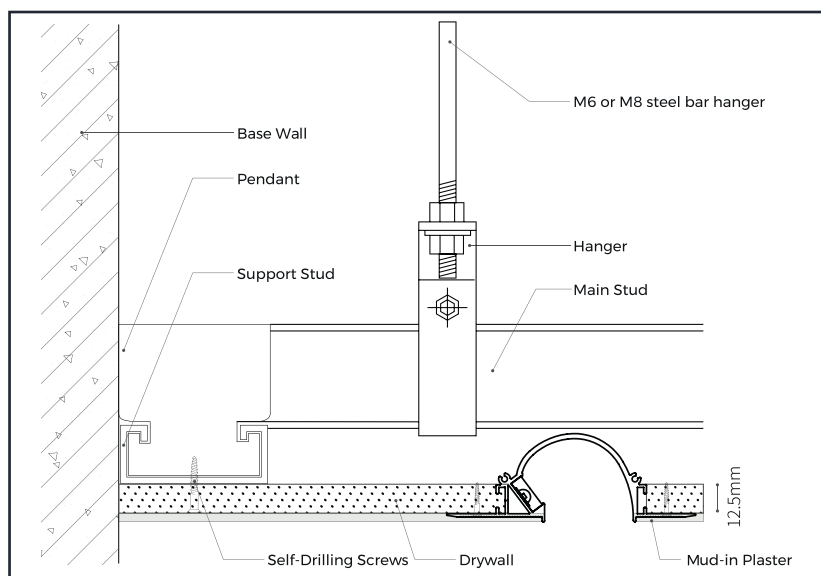

PROFIL LIGHT

LX-PL-LR3735

DC24V	CRI	IP
	90	20

PROFIL LIGHT LX-PL-LR3735

- 35mm luminous surface, trimless recessed design, integrated into architecture
- AL6063-T5 aluminum profile with high-quality surface treatment
- Indirect lighting design

luxio
L I G H T I N G

www.luxio-lighting.com

References

Reference	Led Power	Luminous flux	LEDs	CCT/K	Dimensions
LX-PL-LR3735	16.2W/m	1860Lm/m	168 LEDs	1900K/2300K/2700K/3000K/4000K/5000K/6000K	H35.2xW35xL2500mm

Structure image

Optional Accessories

Profile x 1

Diffuser x1

Screw

Fixings

Dimensions

LX-ST-D6168-24V-10mm