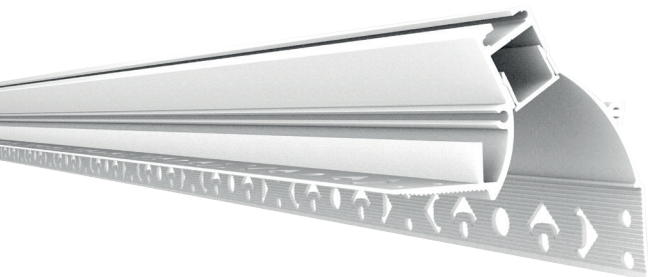

# PROFIL LIGHT

LX-PL-LR3840A

DC24V	CRI	IP
	90	20

## PROFIL LIGHT LX-PL-LR3840A

- Apply to the edge of ceiling to achieve the lighting effect of washing walls
- Embedded design, integrated with architecture
- AL6063-T5 aluminum profile with high-quality surface treatment