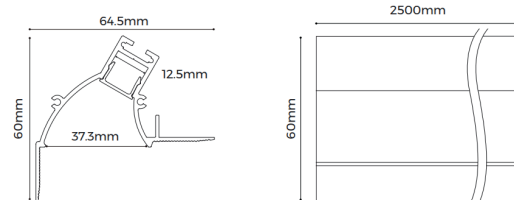

## References

Reference	Led Power	Luminous flux	LEDs	CCT/K	Dimensions
LX-PL-LR3840A	15W/m	1650lm/m	280 LEDs	1900K/2300K/2700K/3000K/4000K/5000K/6000K	H60xW64.5xL2500mm

## Structure image

## Dimensions

LX-ST-D6280-24V-8mm