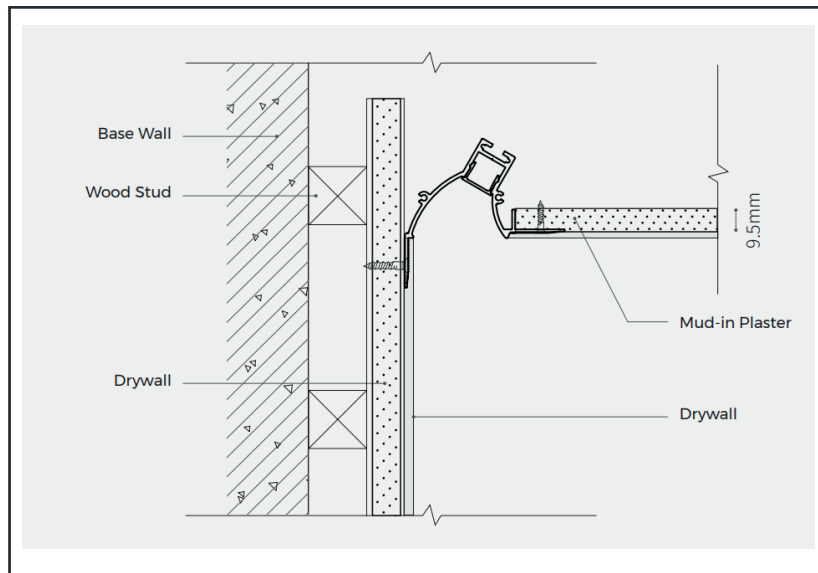

## PROFIL LIGHT LX-PL-LR3840A

- Apply to the edge of ceiling to achieve the lighting effect of washing walls
- Embedded design, integrated with architecture
- AL6063-T5 aluminum profile with high-quality surface treatment

## Structure image

## Dimensions

LX-ST-D6280-24V-8mm