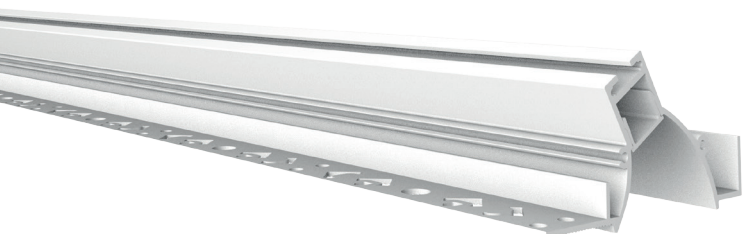

PROFIL LIGHT

LX-PL-LR3840B

DC24V	CRI	IP
	90	20

PROFIL LIGHT LX-PL-LR3840B

- Apply to the edge of ceiling to achieve the lighting effect of washing walls
- Embedded design, integrated with architecture
- AL6063-T5 aluminum profile with high-quality surface treatment

luxio
L I G H T I N G

www.luxio-lighting.com

References

Reference	Led Power	Luminous flux	LEDs	CCT/K	Dimensions
LX-PL-LR3840B	15W/m	1650Lm/m	280 LEDs	1900K/2300K/2700K/3000K/4000K/5000K/6000K	H40xW73.3xL2500mm

Structure image

Optional Accessories

Profile x 1

Diffuser x1

End cap x2

Screw

Fixings

Dimensions