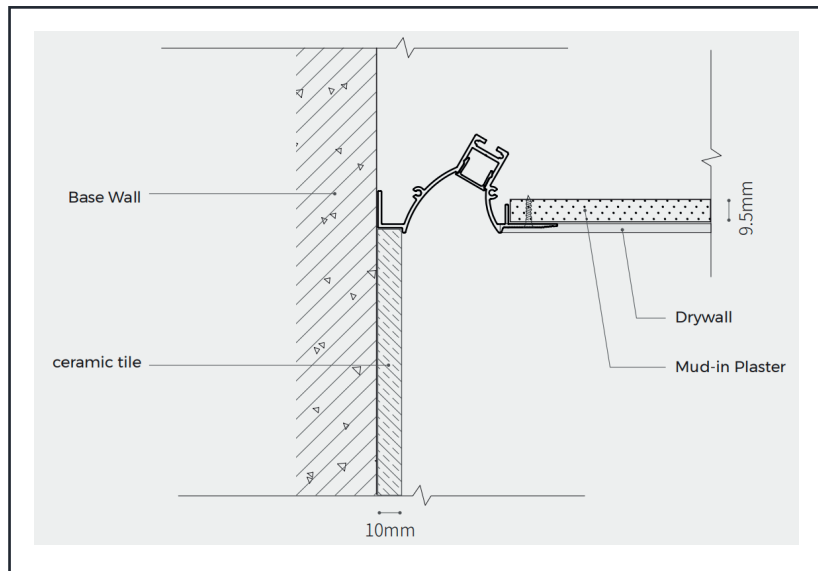

PROFIL LIGHT

LX-PL-LR3840B

DC24V	CRI	IP
	90	20

PROFIL LIGHT LX-PL-LR3840B

- Apply to the edge of ceiling to achieve the lighting effect of washing walls
- Embedded design, integrated with architecture
- AL6063-T5 aluminum profile with high-quality surface treatment

luxio
L I G H T I N G

www.luxio-lighting.com

References

Reference	Led Power	Luminous flux	LEDs	CCT/K	Dimensions
LX-PL-LR3840B	15W/m	1650Lm/m	280 LEDs	1900K/2300K/2700K/3000K/4000K/5000K/6000K	H40xW73.3xL2500mm

Structure image

Optional Accessories

Profile x 1

Diffuser x1

End cap x2

Screw

Fixings

Dimensions

LX-ST-D6280-24V-8mm