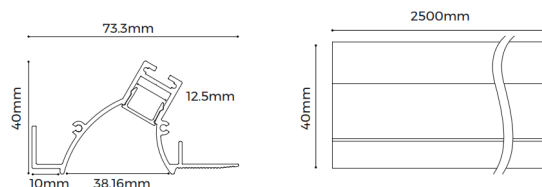

luxio
L I G H T I N G

www.luxio-lighting.com

References

Reference	Led Power	Luminous flux	LEDs	CCT/K	Dimensions
LX-PL-LR3840B	15W/m	1650Lm/m	280 LEDs	1900K/2300K/2700K/3000K/4000K/5000K/6000K	H40xW73.3xL2500mm

Structure image

Optional Accessories

Profile x 1

Diffuser x1

End cap x2

Screw

Fixings

Dimensions