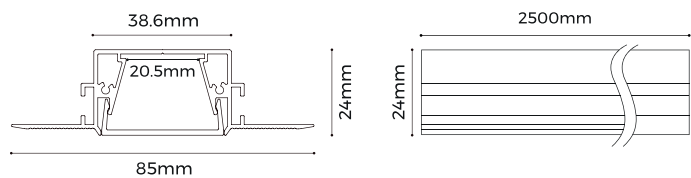

PROFIL LIGHT

LX-PL-LR3924

DC24V	CRI	IP
	90	20

PROFIL LIGHT LX-PL-LR3924

- 35mm luminous surface, trimless recessed design, integrated into architecture
- PC diffuser imported from Germany, producing homogenous & soft lighting
- AL6063-T5 aluminum profile with high-quality surface treatment

luxio
L I G H T I N G

www.luxio-lighting.com

References

Reference	Led Power	Luminous flux	LEDs	CCT/K	Dimensions
LX-PL-LR3924	20W/m	2300-2700Lm/m	280 LEDs	1900K/2300K/2700K/3000K/4000K/5000K/6000K	H38.6xW24xL2500mm

Structure image

Optional Accessories

Profile x 1

Diffuser x1

End cap x2

Screw

Fixings

Dimensions