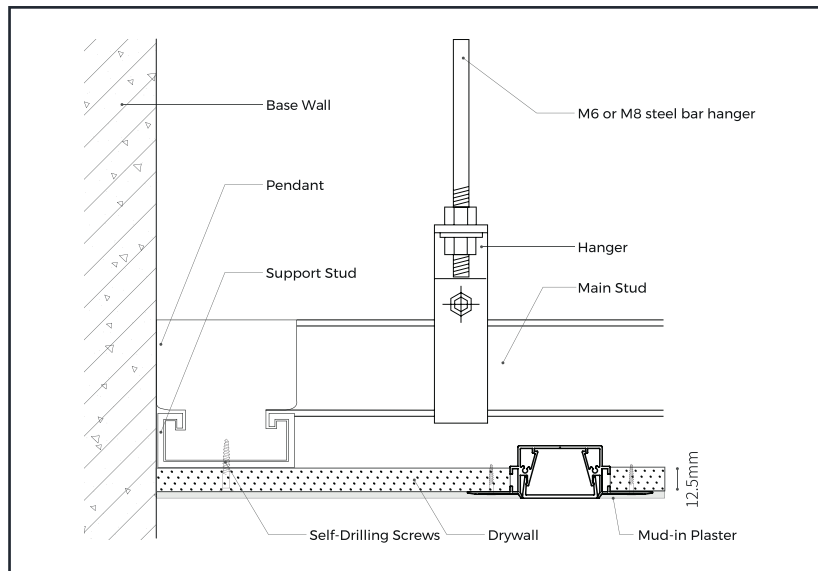

PROFIL LIGHT

LX-PL-LR3924

DC24V	CRI	IP
	90	20

PROFIL LIGHT LX-PL-LR3924

- 35mm luminous surface, trimless recessed design, integrated into architecture
- PC diffuser imported from Germany, producing homogenous & soft lighting
- AL6063-T5 aluminum profile with high-quality surface treatment

luxio
L I G H T I N G

www.luxio-lighting.com

References

Reference	Led Power	Luminous flux	LEDs	CCT/K	Dimensions
LX-PL-LR3924	20W/m	2300-2700Lm/m	280 LEDs	1900K/2300K/2700K/3000K/4000K/5000K/6000K	H38.6xW24xL2500mm

Structure image

Optional Accessories

Profile x 1

Diffuser x1

End cap x2

Screw

Fixings

Dimensions

LX-ST-D8280-24V-20mm