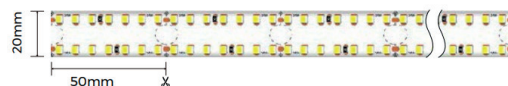

luxio
L I G H T I N G

www.luxio-lighting.com