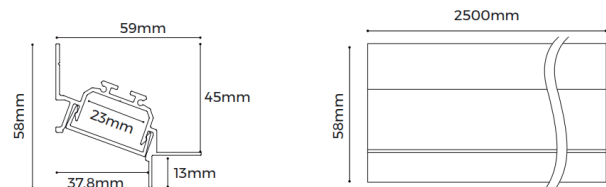

luxio
L I G H T I N G

www.luxio-lighting.com

References

Reference	Led Power	Luminous flux	LEDs	CCT/K	Dimensions
LX-PL-LR3943	20W/m	2300-2700Lm/m	280 LEDs	1900K/2300K/2700K/3000K/4000K/5000K/6000K	H58xW59xL2500mm

Structure image

Optional Accessories

Profile x 1

Diffuser x1

End cap x2

Screw

Fixings

Dimensions