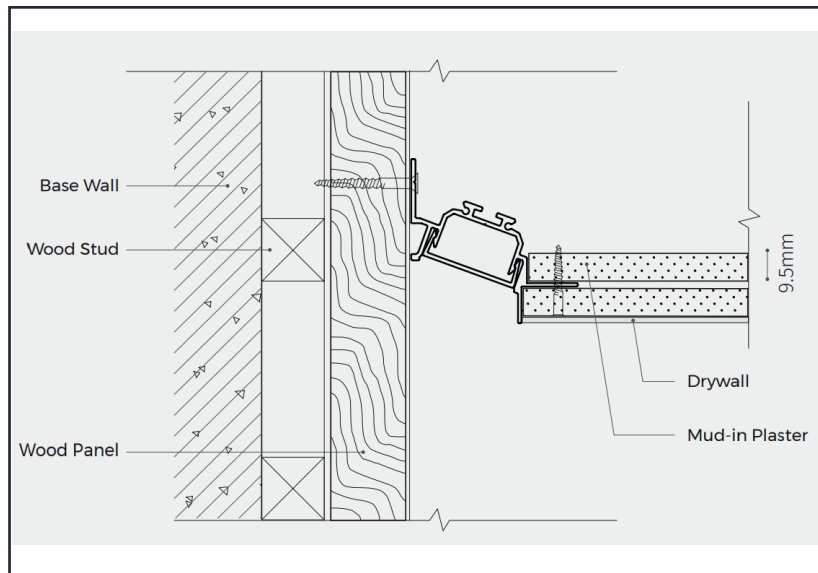

PROFIL LIGHT

LX-PL-LR3943

DC24V	CRI >80/>95	IP 20
-------	----------------	----------

PROFIL LIGHT LX-PL-LR3943

- Apply to the edge of ceiling to achieve the lighting effect of washing walls
- Embedded design, integrated with architecture
- AL6063-T5 aluminum profile with high-quality surface treatment

luxio
L I G H T I N G

www.luxio-lighting.com

References

Reference	Led Power	Luminous flux	LEDs	CCT/K	Dimensions
LX-PL-LR3943	20W/m	2300-2700Lm/m	280 LEDs	1900K/2300K/2700K/3000K/4000K/5000K/6000K	H58xW59xL2500mm

Structure image

Optional Accessories

Profile x 1

Diffuser x1

End cap x2

Screw

Fixings

Dimensions