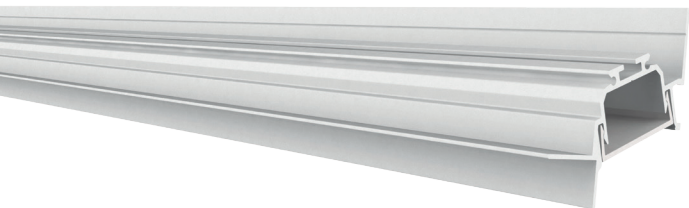

PROFIL LIGHT

LX-PL-LR3943

DC24V	CRI >80/>95	IP 20
-------	----------------	----------

PROFIL LIGHT LX-PL-LR3943

- Apply to the edge of ceiling to achieve the lighting effect of washing walls
- Embedded design, integrated with architecture
- AL6063-T5 aluminum profile with high-quality surface treatment

luxio
L I G H T I N G

www.luxio-lighting.com

References

Reference	Led Power	Luminous flux	LEDs	CCT/K	Dimensions
LX-PL-LR3943	20W/m	2300-2700Lm/m	280 LEDs	1900K/2300K/2700K/3000K/4000K/5000K/6000K	H58xW59xL2500mm

Structure image

Optional Accessories

Profile x 1

Diffuser x1

End cap x2

Screw

Fixings

Dimensions