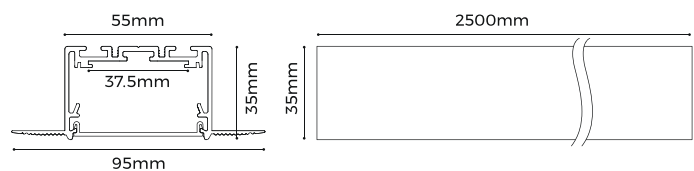

## Customizable interconnected corners

"L"-type

"L"-type (inner)

"L"-type (exterior)

"T"-type

"X"-type I

## Dimensions

LX-ST-D8280-24V-34mm / LX-ST-D8560SWW-24V-34mm  
/ LX-ST-DS8320-48V-34mm / LX-ST-DY8280-24V-36mm /  
LX-ST-DY8560SWW-24V-36mm