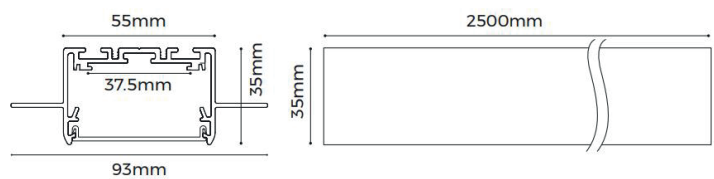

## Customizable interconnected corners

"L"-type

"L"-type (inner)

"L"-type (exterior)

"T"-type

"X"-type I

## Dimensions

LX-ST-D8280-24V-34mm / LX-ST-D8560SWW-24V-34mm  
/ LX-ST-DS8320-48V-34mm / LX-ST-DY8280-24V-36mm /  
LX-ST-DY8560SWW-24V-36mm