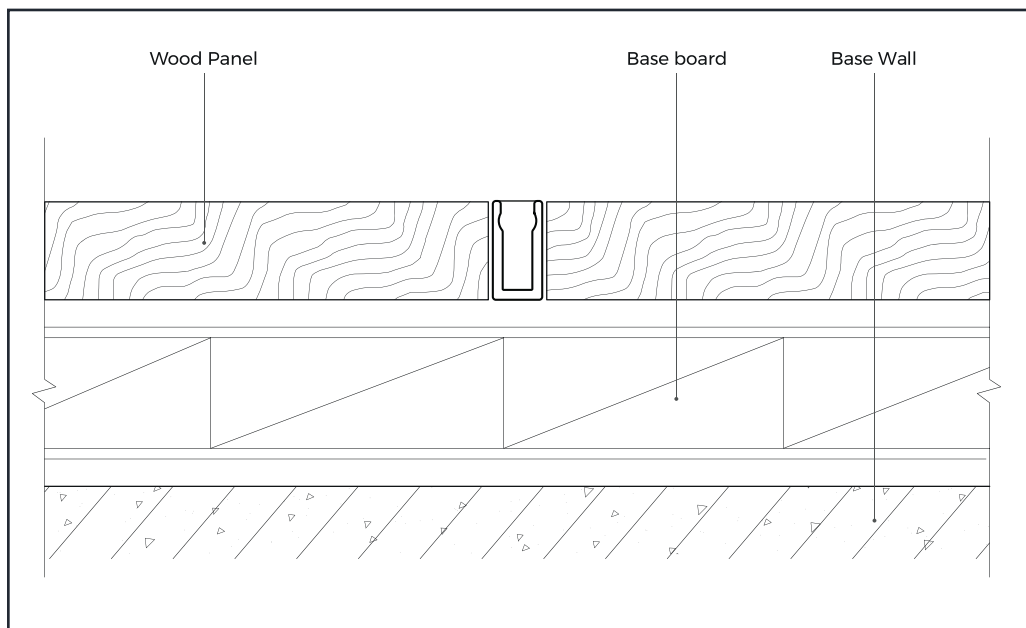

## PROFIL LIGHT LX-PL-LS0510

- Ultimate slim with 3.4mm luminous surface Flexible in a variety of narrow spaces for outlining & decorating
- AL6063-T5 aluminum profile + silicone neon strip, making it extremely
- convenient to install and maintain the light source
- Applicable to indoor damp environments
- Material : Pc/Aluminum

## References

Reference	Led Power	Luminous flux	LEDs	CCT/K	Dimensions
LX-PL-LS0510	5W/m	70Lm/m	140 LEDs	1900K/2300K/2700K/3000K/4000K/5000K/6000K	H10xW5xL2500mm

the luminous flux is the testing result of 4000K product

## Structure image

## Dimensions