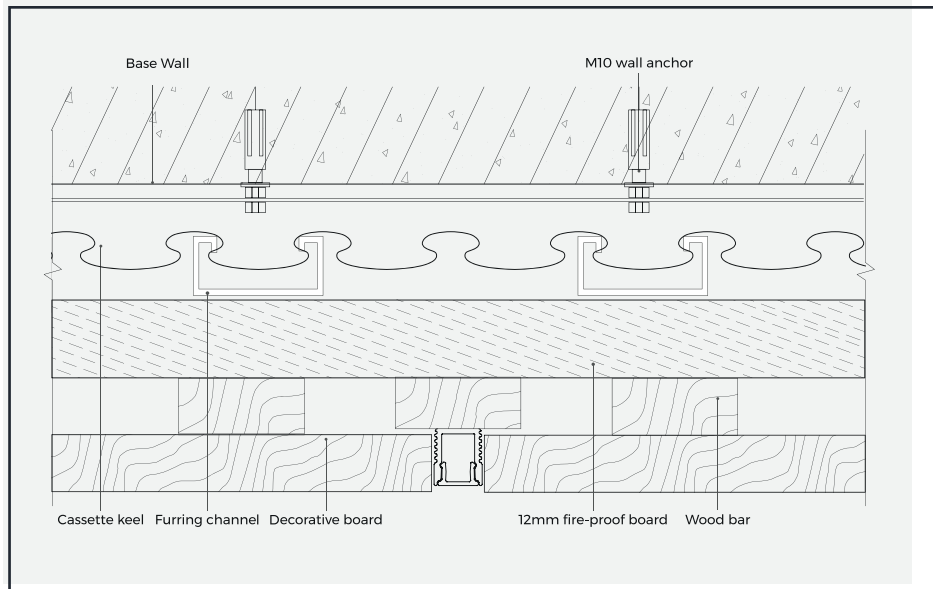

References

Reference	Led Power	Luminous flux	LEDs	CCT/K	Dimensions
LX-PL-LS0709	6.6W/m	710Lm/m	140 LEDs	1900K/2300K/2700K/3000K/4000K/5000K/6000K	H9xW7.6xL2500mm

Structure image

Optional Accessories

Fixings

Dimensions