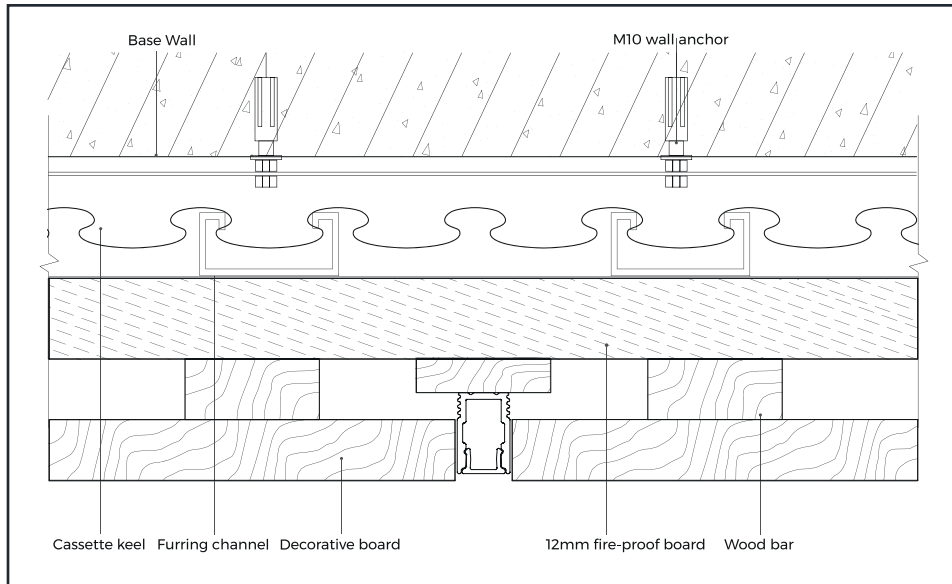

## PROFIL LIGHT LX-PL-LS0812

- Ultimate slim with 3.4mm luminous surface Flexible in a variety of narrow spaces for outlining & decorating
- AL6063-T5 aluminum profile + silicone neon strip, making it extremely
- convenient to install and maintain the light source
- Applicable to indoor damp environments
- Material : Pc/Aluminum

## References

Reference	Led Power	Led Power	LEDs	CCT/K	Dimensions
LX-PL-LS0812	6.6W/m	710lm/m	140 LEDs	1900K/2300K/2700K/3000K/4000K/5000K/6000K	H12xW7.8xL2500mm

## Structure image

## Dimensions