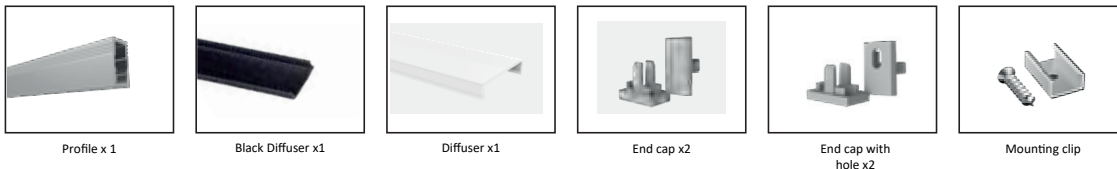

Optional Accessories