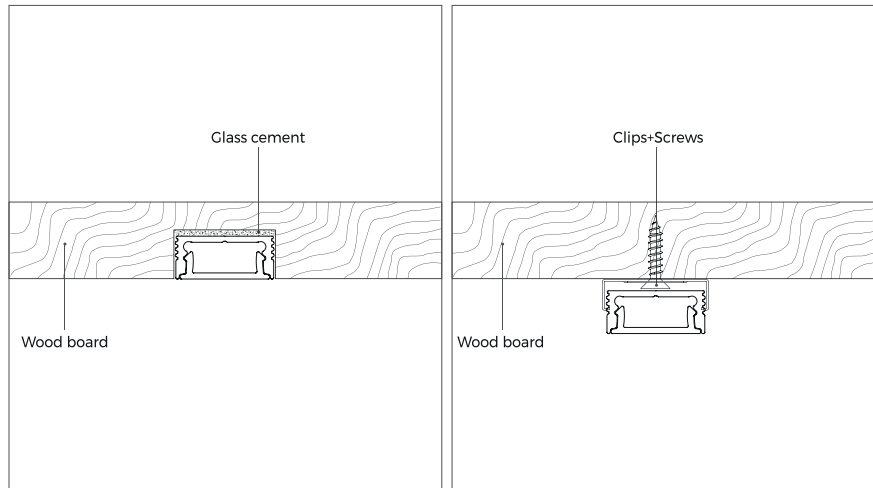

PROFIL LIGHT

LX-PL-LS1607

DC24V	CRI 90	IP 20
-------	-----------	----------

PROFIL LIGHT LX-PL-LS1607

- Super slim, applicable to a variety of small spaces
- "Dot-free" lighting source producing homogeneous & soft lights
- AL6063-T5 aluminum profile with excellent heat dissipation performance
- PC diffuser imported from Germany
- Close-fitting design without screws, optional end caps with or without holes
- Optional fixed clips for light angel adjustment as you wish

luxio
L I G H T I N G

www.luxio-lighting.com

References

Reference	Led Power	Luminous flux	LEDs	CCT/K	Dimensions
LX-PL-LS1607	15W/m	1650Lm/m	280 LEDs	1900K/2300K/2700K/3000K/4000K/5000K/6000K	H7xW16xL2500mm

Structure image

Optional Accessories

Fixings

Dimensions

LX-ST-D6280-24V-8mm