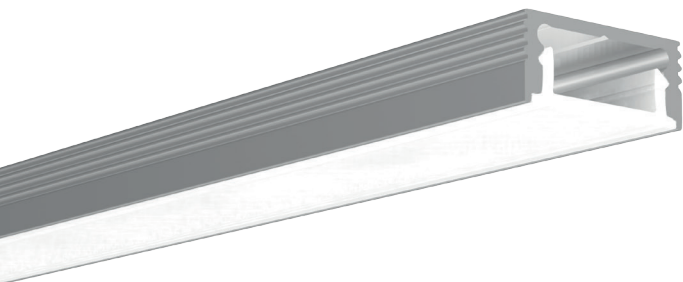

PROFIL LIGHT

LX-PL-LS1607

DC24V	CRI 90	IP 20
-------	-----------	----------

PROFIL LIGHT LX-PL-LS1607

- Super slim, applicable to a variety of small spaces
- "Dot-free" lighting source producing homogeneous & soft lights
- AL6063-T5 aluminum profile with excellent heat dissipation performance
- PC diffuser imported from Germany
- Close-fitting design without screws, optional end caps with or without holes
- Optional fixed clips for light angel adjustment as you wish

luxio
L I G H T I N G

www.luxio-lighting.com

References

Reference	Led Power	Luminous flux	LEDs	CCT/K	Dimensions
LX-PL-LS1607	15W/m	1650Lm/m	280 LEDs	1900K/2300K/2700K/3000K/4000K/5000K/6000K	H7xW16xL2500mm

Structure image

Optional Accessories

Fixings

Dimensions

LX-ST-D6280-24V-8mm