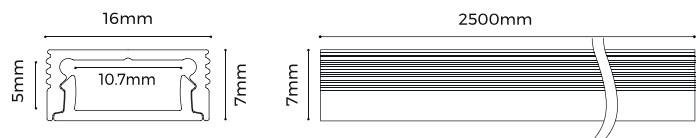

PROFIL LIGHT

LX-PL-LS1607

DC24V	CRI 90	IP 20
-------	-----------	----------

PROFIL LIGHT LX-PL-LS1607

- Super slim, applicable to a variety of small spaces
- "Dot-free" lighting source producing homogeneous & soft lights
- AL6063-T5 aluminum profile with excellent heat dissipation performance
- PC diffuser imported from Germany
- Close-fitting design without screws, optional end caps with or without holes
- Optional fixed clips for light angel adjustment as you wish

luxio
L I G H T I N G

www.luxio-lighting.com

References

Reference	Led Power	Luminous flux	LEDs	CCT/K	Dimensions
LX-PL-LS1607	15W/m	1650Lm/m	280 LEDs	1900K/2300K/2700K/3000K/4000K/5000K/6000K	H7xW16xL2500mm

Structure image

Optional Accessories

Fixings

Dimensions

LX-ST-D6280-24V-8mm