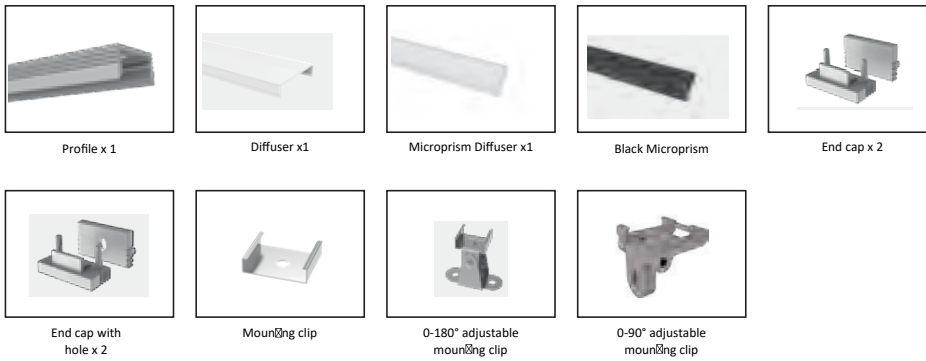

PROFIL LIGHT

LX-PL-LS1607

DC24V	CRI 90	IP 20
-------	-----------	----------

PROFIL LIGHT LX-PL-LS1607

- Super slim, applicable to a variety of small spaces
- "Dot-free" lighting source producing homogeneous & soft lights
- AL6063-T5 aluminum profile with excellent heat dissipation performance
- PC diffuser imported from Germany
- Close-fitting design without screws, optional end caps with or without holes
- Optional fixed clips for light angel adjustment as you wish

luxio
L I G H T I N G

www.luxio-lighting.com

References

Reference	Led Power	Luminous flux	LEDs	CCT/K	Dimensions
LX-PL-LS1607	15W/m	1650Lm/m	280 LEDs	1900K/2300K/2700K/3000K/4000K/5000K/6000K	H7xW16xL2500mm

Structure image

Optional Accessories

Fixings

Dimensions

LX-ST-D6280-24V-8mm