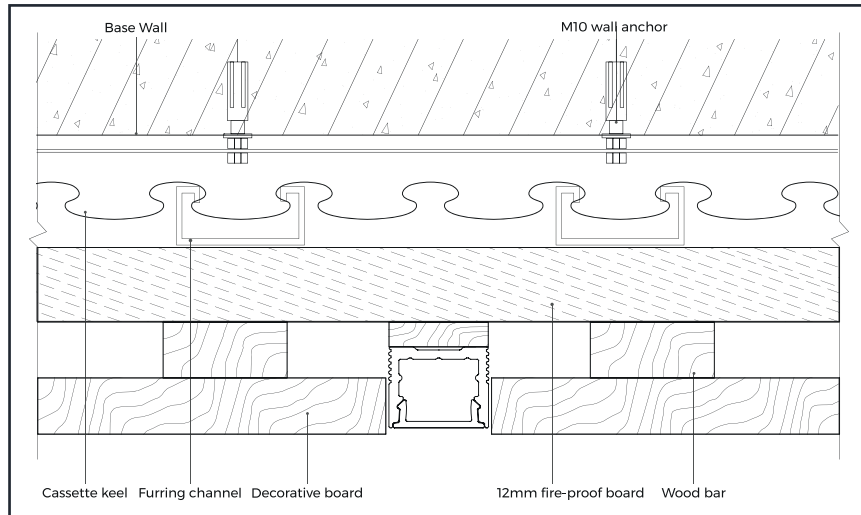

PROFIL LIGHT

LX-PL-LS1613

DC24V	CRI 90	IP 20
-------	-----------	----------

PROFIL LIGHT LX-PL-LS1613

- "Dot-free" lighting source producing homogeneous & soft lights
- AL6063-T5 aluminum profile with excellent heat dissipation performance
- PC diffuser imported from Germany
- Close-fitting design without screws, optional end cap with or without holes
- Optional fixed clips for light angel adjustment as you wish

References

Reference	Led Power	Luminous flux	LEDs	CCT/K	Dimensions
LX-PL-LS1613	6.6W/m	710Lm/m	140 LEDs	1900K/2300K/2700K/3000K/4000K/5000K/6000K	H13xW16xL2500mm

Structure image

Optional Accessories

Fixings

Dimensions