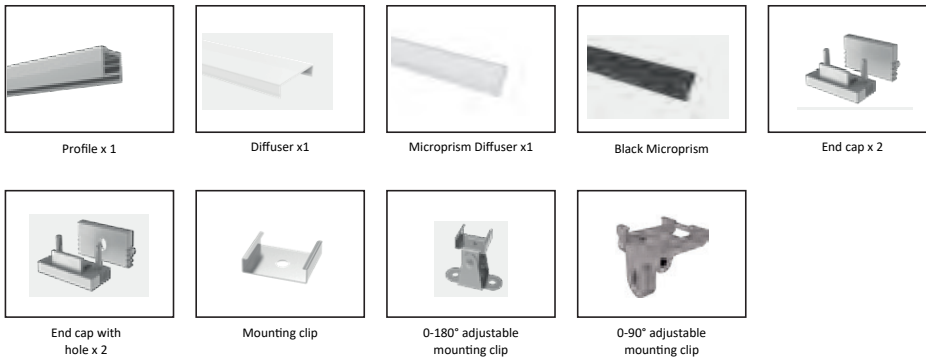

PROFIL LIGHT

LX-PL-LS1613

DC24V	CRI 90	IP 20
-------	-----------	----------

PROFIL LIGHT LX-PL-LS1613

- "Dot-free" lighting source producing homogeneous & soft lights
- AL6063-T5 aluminum profile with excellent heat dissipation performance
- PC diffuser imported from Germany
- Close-fitting design without screws, optional end cap with or without holes
- Optional fixed clips for light angel adjustment as you wish

References

Reference	Led Power	Luminous flux	LEDs	CCT/K	Dimensions
LX-PL-LS1613	6.6W/m	710Lm/m	140 LEDs	1900K/2300K/2700K/3000K/4000K/5000K/6000K	H13xW16xL2500mm

Structure image

Optional Accessories

Fixings

Dimensions