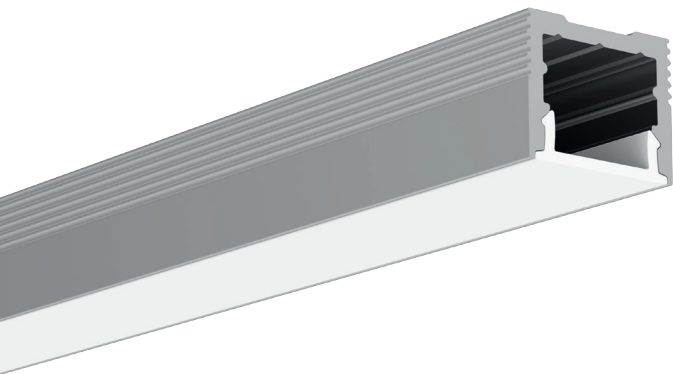

PROFIL LIGHT

LX-PL-LS1613

DC24V	CRI 90	IP 20
-------	-----------	----------

PROFIL LIGHT LX-PL-LS1613

- "Dot-free" lighting source producing homogeneous & soft lights
- AL6063-T5 aluminum profile with excellent heat dissipation performance
- PC diffuser imported from Germany
- Close-fitting design without screws, optional end cap with or without holes
- Optional fixed clips for light angel adjustment as you wish

References

Reference	Led Power	Luminous flux	LEDs	CCT/K	Dimensions
LX-PL-LS1613	6.6W/m	710Lm/m	140 LEDs	1900K/2300K/2700K/3000K/4000K/5000K/6000K	H13xW16xL2500mm

Structure image

Optional Accessories

Fixings

Dimensions