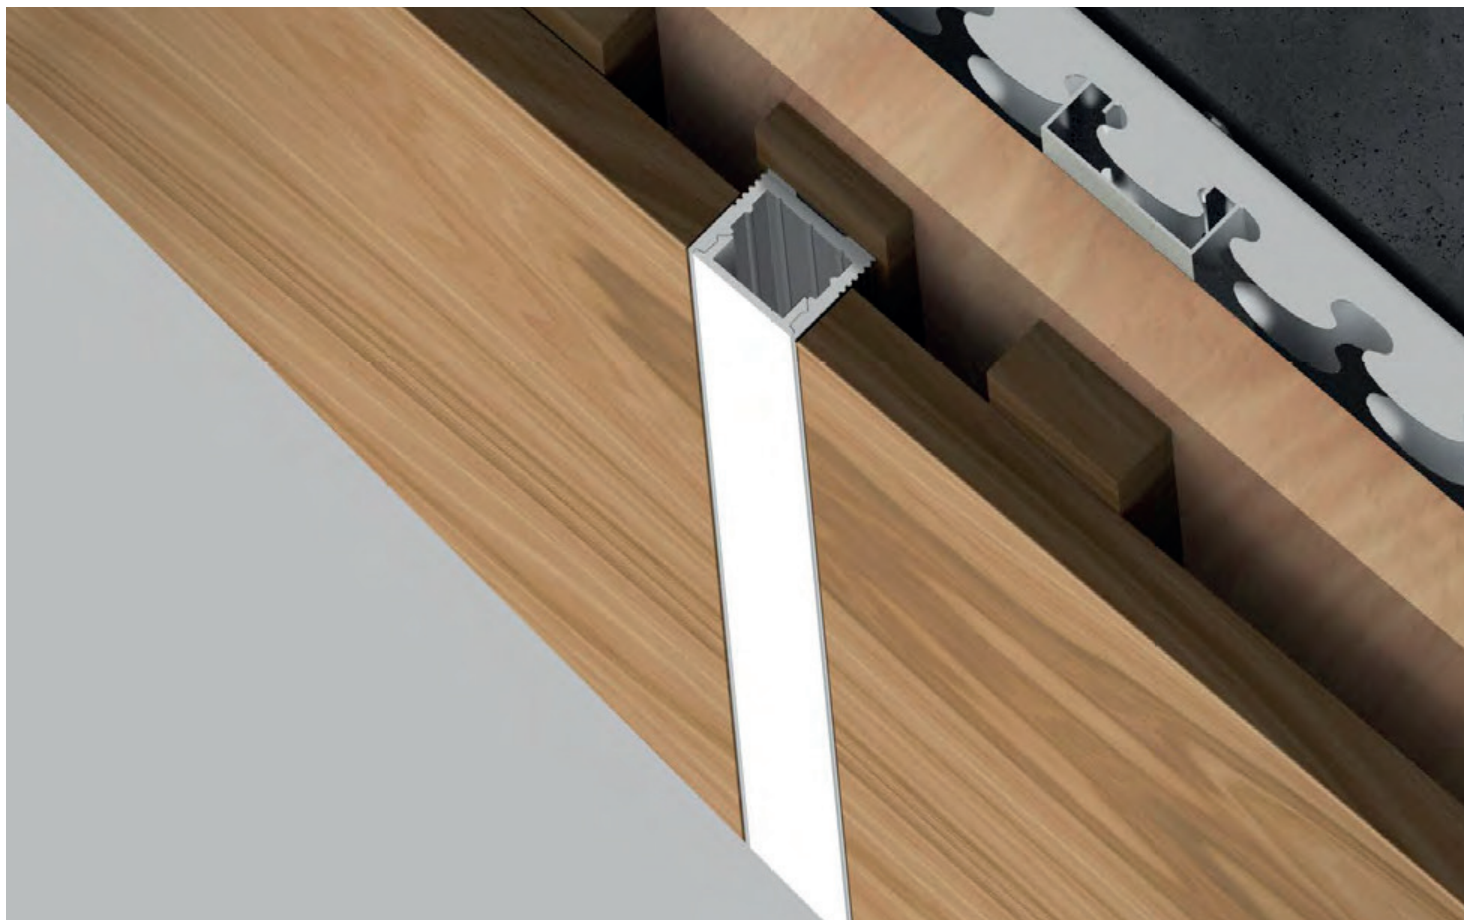

PROFIL LIGHT

LX-PL-LS1613

DC24V	CRI 90	IP 20
-------	-----------	----------

PROFIL LIGHT LX-PL-LS1613

- "Dot-free" lighting source producing homogeneous & soft lights
- AL6063-T5 aluminum profile with excellent heat dissipation performance
- PC diffuser imported from Germany
- Close-fitting design without screws, optional end cap with or without holes
- Optional fixed clips for light angel adjustment as you wish

References

Reference	Led Power	Luminous flux	LEDs	CCT/K	Dimensions
LX-PL-LS1613	6.6W/m	710Lm/m	140 LEDs	1900K/2300K/2700K/3000K/4000K/5000K/6000K	H13xW16xL2500mm

Structure image

Optional Accessories

Fixings

Dimensions