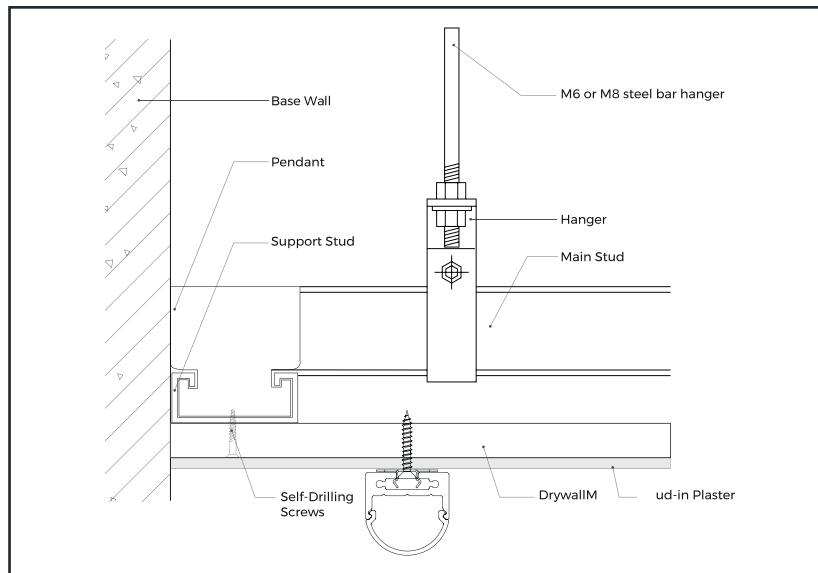

PROFIL LIGHT

LX-PL-LS1911C

DC24V	CRI >80/>95	IP 20
-------	----------------	----------

PROFIL LIGHT LX-PL-LS1911C

- Three-side lighting & "dot-free" lighting source producing homogeneous & soft lights
- AL6063-T5 aluminum profile with excellent heat dissipation performance
- PC diffuser imported from Germany
- Optional end caps with or without hole
- Free & flexible connection

References

Reference	Led Power	Luminous flux	LEDs	CCT/K	Dimensions
LX-PL-LS1911C	15W/m	1508Lm/m	280 LEDs	1900K/2300K/2700K/3000K/4000K/5000K/6000K	H19.7xW19.6xL2500mm

Structure image

Optional Accessories

Fixings

Dimensions

LX-ST-D6280-24V-10mm

luxio
L I G H T I N G

www.luxio-lighting.com