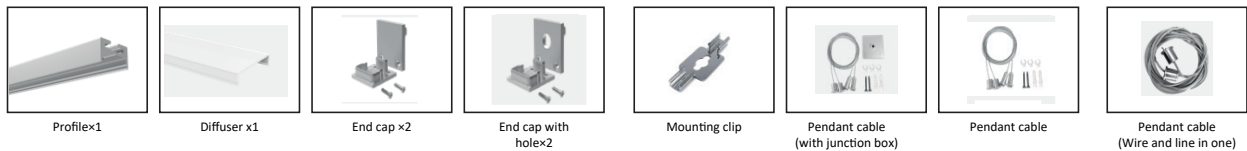

PROFIL LIGHT

LX-PL-LS1911C

DC24V	CRI >80/>95	IP 20
-------	----------------	----------

PROFIL LIGHT LX-PL-LS1911C

- Three-side lighting & "dot-free" lighting source producing homogeneous & soft lights
- AL6063-T5 aluminum profile with excellent heat dissipation performance
- PC diffuser imported from Germany
- Optional end caps with or without hole
- Free & flexible connection

References

Reference	Led Power	Luminous flux	LEDs	CCT/K	Dimensions
LX-PL-LS1911C	15W/m	1508Lm/m	280 LEDs	1900K/2300K/2700K/3000K/4000K/5000K/6000K	H19.7xW19.6xL2500mm

Structure image

Optional Accessories