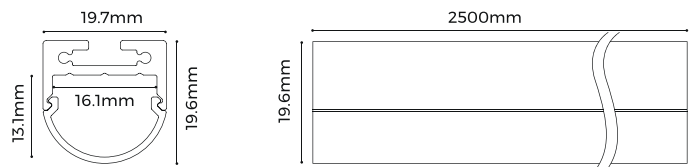

PROFIL LIGHT

LX-PL-LS1911C

DC24V	CRI >80/>95	IP 20
-------	----------------	----------

PROFIL LIGHT LX-PL-LS1911C

- Three-side lighting & "dot-free" lighting source producing homogeneous & soft lights
- AL6063-T5 aluminum profile with excellent heat dissipation performance
- PC diffuser imported from Germany
- Optional end caps with or without hole
- Free & flexible connection

References

Reference	Led Power	Luminous flux	LEDs	CCT/K	Dimensions
LX-PL-LS1911C	15W/m	1508Lm/m	280 LEDs	1900K/2300K/2700K/3000K/4000K/5000K/6000K	H19.7xW19.6xL2500mm

Structure image

Optional Accessories

Fixings

Dimensions

LX-ST-D6280-24V-10mm

luxio
L I G H T I N G

www.luxio-lighting.com