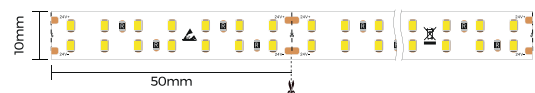

luxio
L I G H T I N G

www.luxio-lighting.com