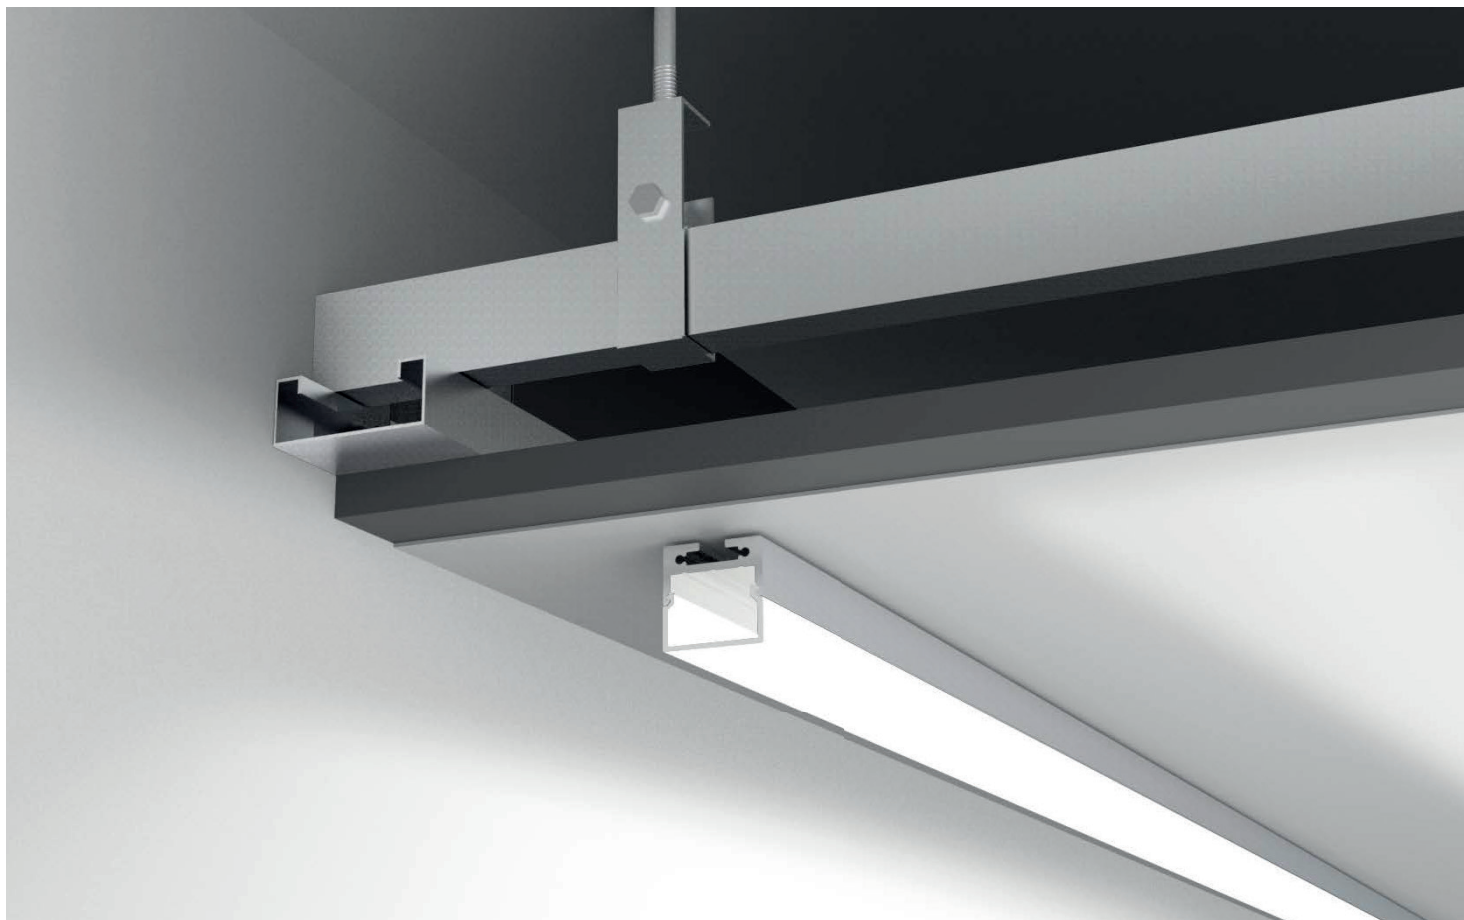

PROFIL LIGHT

LX-PL-LS1911K

| | | |
|-------|----------------|----------|
| DC24V | CRI >80/>95 | IP 20 |
|-------|----------------|----------|

PROFIL LIGHT LX-PL-LS1911K

- Three-side lighting & "dot-free" lighting source producing homogeneous & soft lights
- AL6063-T5 aluminum profile with excellent heat dissipation performance
- PC diffuser imported from Germany
- Optional end caps with or without hole
- Free & flexible connection

luxio
L I G H T I N G

www.luxio-lighting.com

References

| Reference | Led Power | Luminous flux | LEDs | CCT/K | Dimensions |
|---------------|-----------|---------------|----------|---|---------------------|
| LX-PL-LS1911K | 15W/m | 1508Lm/m | 280 LEDs | 1900K/2300K/2700K/3000K/4000K/5000K/6000K | H19.7xW19.7xL2500mm |

Structure image

Optional Accessories

Fixings

Dimensions

LX-ST-D6280-24V-10mm