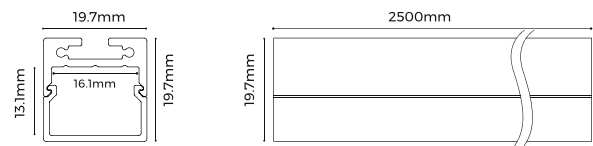

luxio
L I G H T I N G

www.luxio-lighting.com

References

| Reference | Led Power | Luminous flux | LEDs | CCT/K | Dimensions |
|---------------|-----------|---------------|----------|---|---------------------|
| LX-PL-LS1911K | 15W/m | 1508Lm/m | 280 LEDs | 1900K/2300K/2700K/3000K/4000K/5000K/6000K | H19.7xW19.7xL2500mm |

Structure image

Optional Accessories

Fixings

Dimensions

LX-ST-D6280-24V-10mm