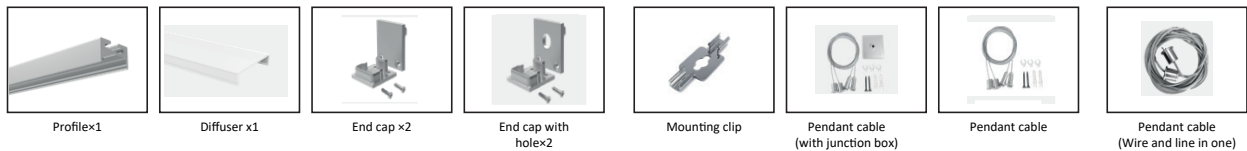

PROFIL LIGHT

LX-PL-LS1911K

| | | |
|-------|----------------|----------|
| DC24V | CRI >80/>95 | IP 20 |
|-------|----------------|----------|

PROFIL LIGHT LX-PL-LS1911K

- Three-side lighting & "dot-free" lighting source producing homogeneous & soft lights
- AL6063-T5 aluminum profile with excellent heat dissipation performance
- PC diffuser imported from Germany
- Optional end caps with or without hole
- Free & flexible connection

luxio
L I G H T I N G

www.luxio-lighting.com

References

| Reference | Led Power | Luminous flux | LEDs | CCT/K | Dimensions |
|---------------|-----------|---------------|----------|---|---------------------|
| LX-PL-LS1911K | 15W/m | 1508Lm/m | 280 LEDs | 1900K/2300K/2700K/3000K/4000K/5000K/6000K | H19.7xW19.7xL2500mm |

Structure image

Optional Accessories

Fixings

Dimensions

LX-ST-D6280-24V-10mm