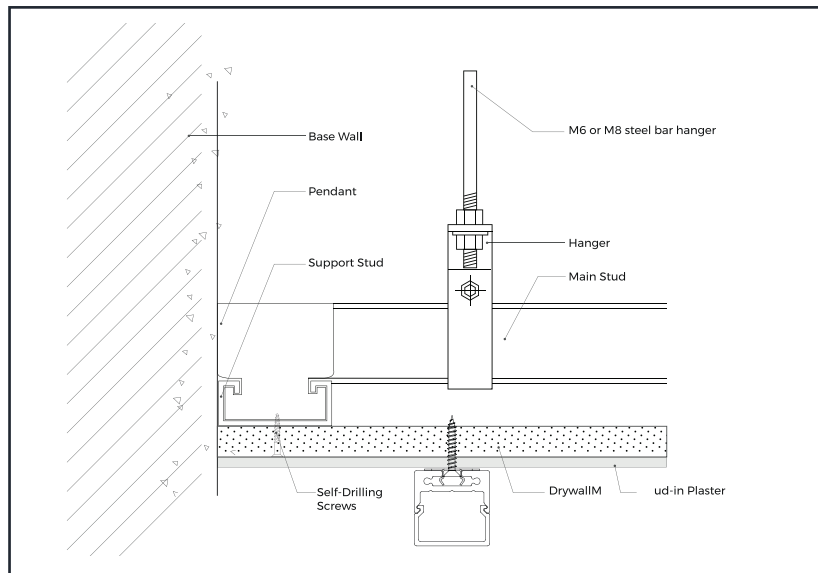

PROFIL LIGHT

LX-PL-LS1911K

| | | |
|-------|----------------|----------|
| DC24V | CRI >80/>95 | IP 20 |
|-------|----------------|----------|

PROFIL LIGHT LX-PL-LS1911K

- Three-side lighting & "dot-free" lighting source producing homogeneous & soft lights
- AL6063-T5 aluminum profile with excellent heat dissipation performance
- PC diffuser imported from Germany
- Optional end caps with or without hole
- Free & flexible connection

luxio
L I G H T I N G

www.luxio-lighting.com

References

| Reference | Led Power | Luminous flux | LEDs | CCT/K | Dimensions |
|---------------|-----------|---------------|----------|---|---------------------|
| LX-PL-LS1911K | 15W/m | 1508Lm/m | 280 LEDs | 1900K/2300K/2700K/3000K/4000K/5000K/6000K | H19.7xW19.7xL2500mm |

Structure image

Optional Accessories

Fixings

Dimensions

LX-ST-D6280-24V-10mm