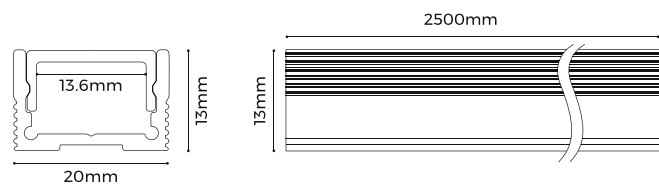

luxio
L I G H T I N G

www.luxio-lighting.com

References

Reference	Led Power	Luminous flux	LEDs	CCT/K	Dimensions
LX-PL-LS2013	15W/m	1508Lm/m	280 LEDs	1900K/2300K/2700K/3000K/4000K/5000K/6000K	H13xW20xL2500mm

Structure image

Optional Accessories

Fixings

Dimensions

LX-ST-D6280-24V-10mm