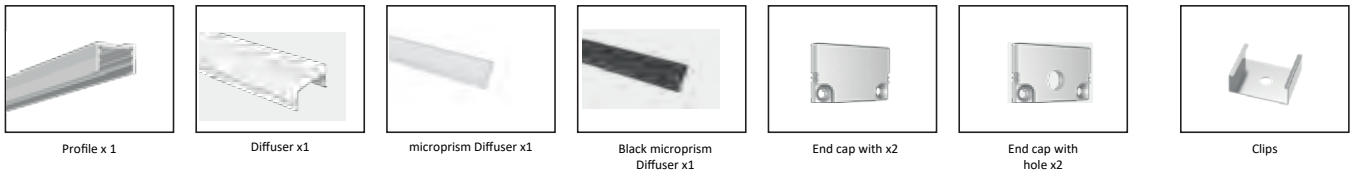

PROFIL LIGHT

LX-PL-LS2013

DC24V	CRI	IP
	90	20

PROFIL LIGHT LX-PL-LS2013

- "Dot-free" lighting source perfectly producing homogeneous & soft lighting
- AL6063-T5 aluminum profile with excellent heat dissipation performance
- PC diffuser imported from Germany

luxio
L I G H T I N G

www.luxio-lighting.com

References

Reference	Led Power	Luminous flux	LEDs	CCT/K	Dimensions
LX-PL-LS2013	15W/m	1508Lm/m	280 LEDs	1900K/2300K/2700K/3000K/4000K/5000K/6000K	H13xW20xL2500mm

Structure image

Optional Accessories

Fixings

Dimensions

LX-ST-D6280-24V-10mm