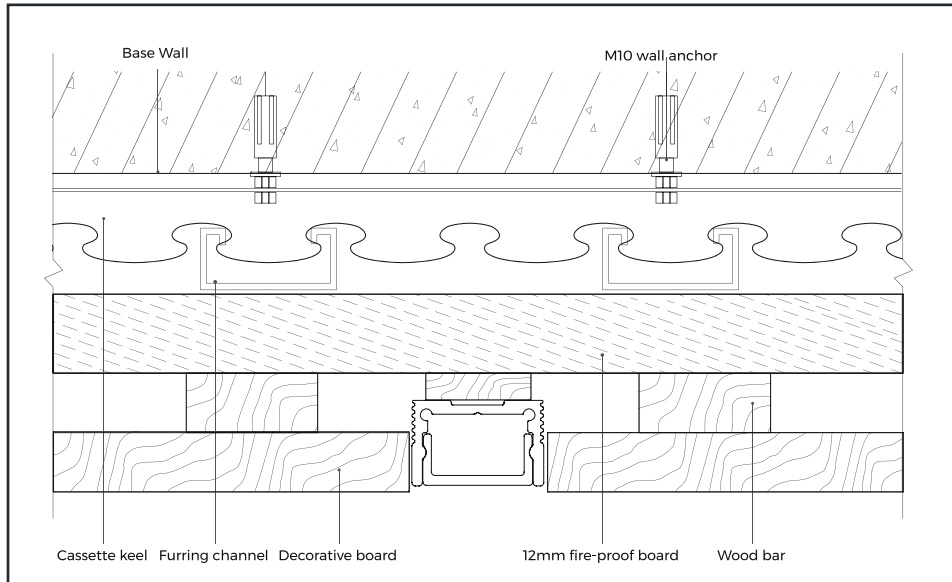

PROFIL LIGHT

LX-PL-LS2013

DC24V	CRI	IP
	90	20

PROFIL LIGHT LX-PL-LS2013

- "Dot-free" lighting source perfectly producing homogeneous & soft lighting
- AL6063-T5 aluminum profile with excellent heat dissipation performance
- PC diffuser imported from Germany

luxio
L I G H T I N G

www.luxio-lighting.com

References

Reference	Led Power	Luminous flux	LEDs	CCT/K	Dimensions
LX-PL-LS2013	15W/m	1508Lm/m	280 LEDs	1900K/2300K/2700K/3000K/4000K/5000K/6000K	H13xW20xL2500mm

Structure image

Optional Accessories

Fixings

Dimensions

LX-ST-D6280-24V-10mm