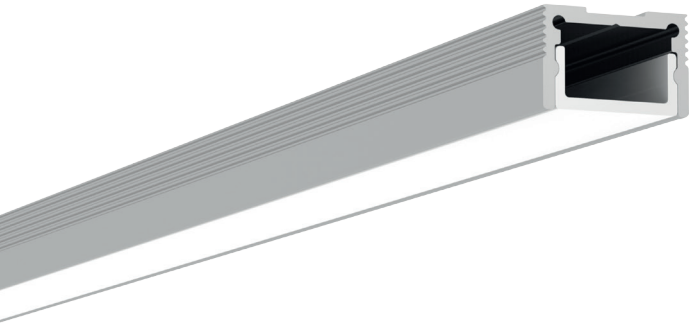

PROFIL LIGHT

LX-PL-LS2013

DC24V	CRI	IP
	90	20

PROFIL LIGHT LX-PL-LS2013

- "Dot-free" lighting source perfectly producing homogeneous & soft lighting
- AL6063-T5 aluminum profile with excellent heat dissipation performance
- PC diffuser imported from Germany

luxio
L I G H T I N G

www.luxio-lighting.com

References

Reference	Led Power	Luminous flux	LEDs	CCT/K	Dimensions
LX-PL-LS2013	15W/m	1508Lm/m	280 LEDs	1900K/2300K/2700K/3000K/4000K/5000K/6000K	H13xW20xL2500mm

Structure image

Optional Accessories

Fixings

Dimensions

LX-ST-D6280-24V-10mm