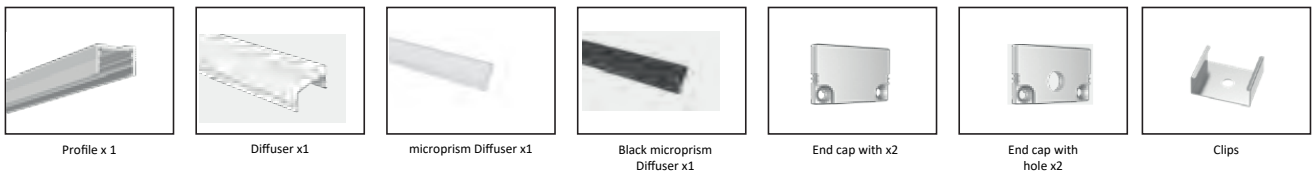

PROFIL LIGHT

LX-PL-LS2020

| | | |
|-------|-----|----|
| DC24V | CRI | IP |
| | 90 | 20 |

PROFIL LIGHT LX-PL-LS2020

- "Dot-free" lighting source perfectly producing homogeneous & soft lighting
- AL6063-T5 aluminum profile with excellent heat dissipation performance
- PC diffuser imported from Germany
- Close-fitting design without screws, optional end caps with or without holes
- Easy and efficient installation with recessed clips

luxio
L I G H T I N G

www.luxio-lighting.com

References

| Reference | Led Power | Luminous flux | LEDs | CCT/K | Dimensions |
|--------------|-----------|---------------|----------|---|-----------------|
| LX-PL-LS2020 | 15W/m | 1508Lm/m | 280 LEDs | 1900K/2300K/2700K/3000K/4000K/5000K/6000K | H20xW20xL2500mm |

Structure image

Optional Accessories

Fixings

Dimensions