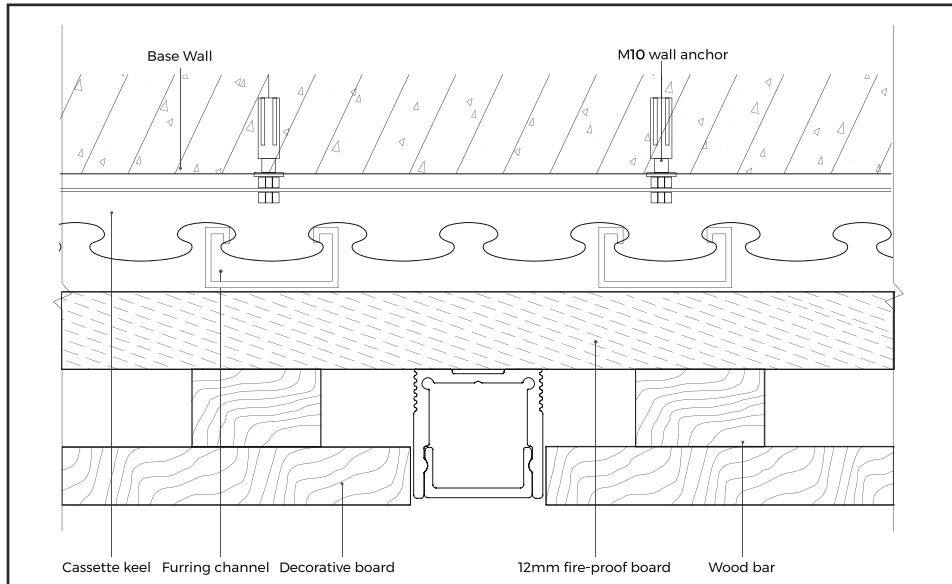

PROFIL LIGHT

LX-PL-LS2020

| | | |
|-------|-----|----|
| DC24V | CRI | IP |
| | 90 | 20 |

PROFIL LIGHT LX-PL-LS2020

- "Dot-free" lighting source perfectly producing homogeneous & soft lighting
- AL6063-T5 aluminum profile with excellent heat dissipation performance
- PC diffuser imported from Germany
- Close-fitting design without screws, optional end caps with or without holes
- Easy and efficient installation with recessed clips

luxio
L I G H T I N G

www.luxio-lighting.com

References

| Reference | Led Power | Luminous flux | LEDs | CCT/K | Dimensions |
|--------------|-----------|---------------|----------|---|-----------------|
| LX-PL-LS2020 | 15W/m | 1508Lm/m | 280 LEDs | 1900K/2300K/2700K/3000K/4000K/5000K/6000K | H20xW20xL2500mm |

Structure image

Optional Accessories

Fixings

Dimensions