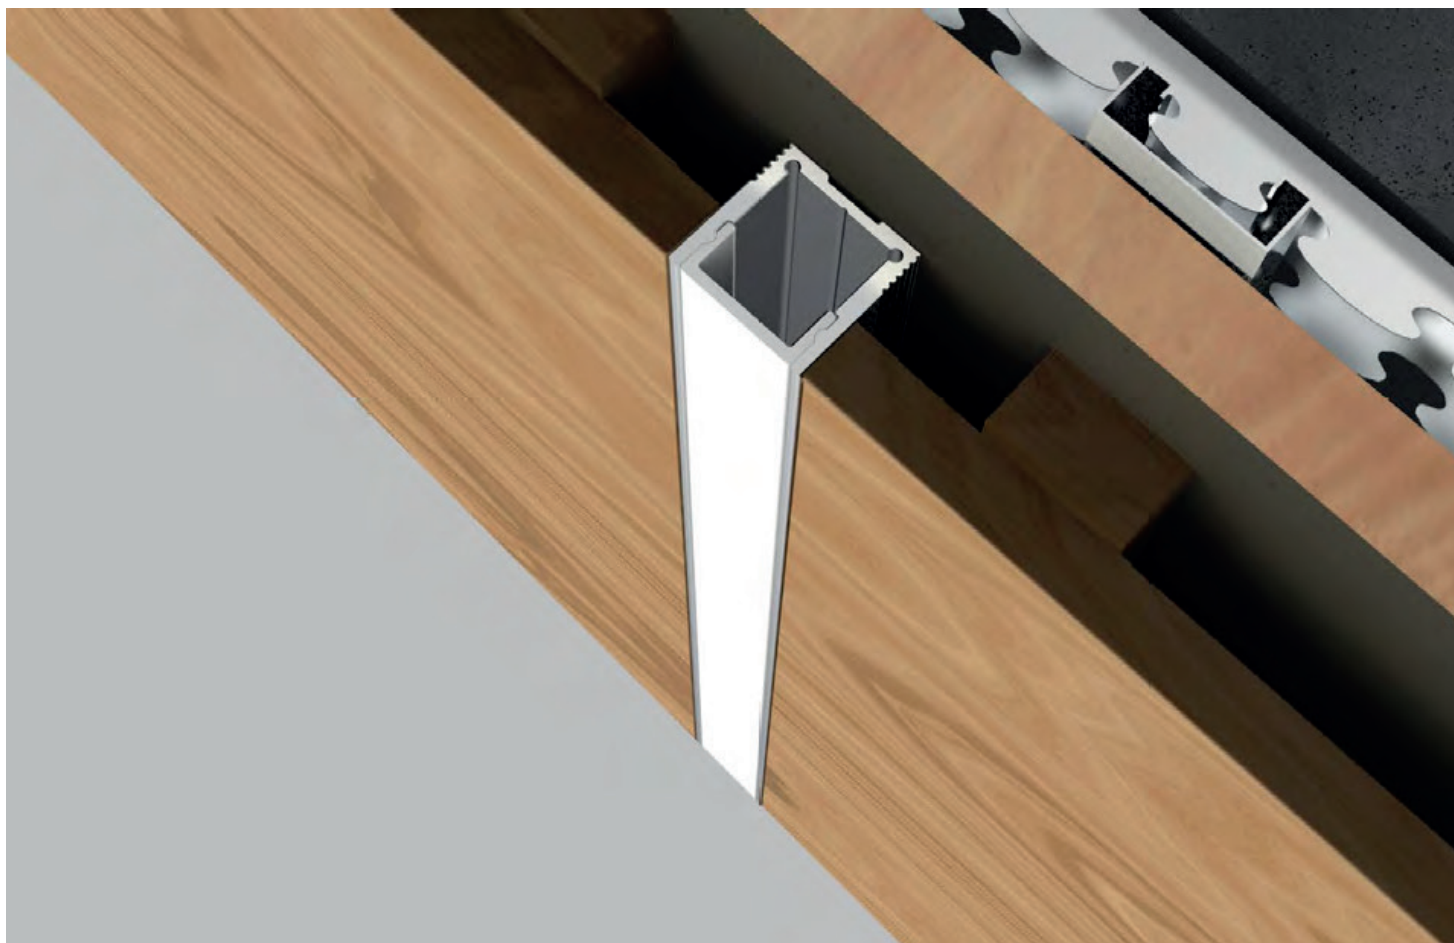

PROFIL LIGHT

LX-PL-LS2020

| | | |
|-------|-----|----|
| DC24V | CRI | IP |
| | 90 | 20 |

PROFIL LIGHT LX-PL-LS2020

- "Dot-free" lighting source perfectly producing homogeneous & soft lighting
- AL6063-T5 aluminum profile with excellent heat dissipation performance
- PC diffuser imported from Germany
- Close-fitting design without screws, optional end caps with or without holes
- Easy and efficient installation with recessed clips

luxio
L I G H T I N G

www.luxio-lighting.com

References

| Reference | Led Power | Luminous flux | LEDs | CCT/K | Dimensions |
|--------------|-----------|---------------|----------|---|-----------------|
| LX-PL-LS2020 | 15W/m | 1508Lm/m | 280 LEDs | 1900K/2300K/2700K/3000K/4000K/5000K/6000K | H20xW20xL2500mm |

Structure image

Optional Accessories

Fixings

Dimensions