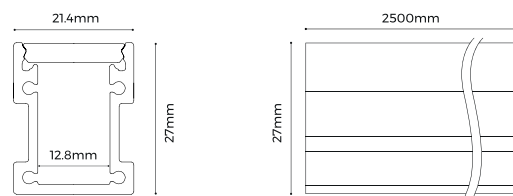

luxio
L I G H T I N G

www.luxio-lighting.com

References

Reference	Led Power	Luminous flux	LEDs	CCT/K	Dimensions
LX-PL-LS2126	6.6W/m	710Lm/m	140 LEDs	1900K/2300K/2700K/3000K/4000K/5000K/6000K	H21.4xW27xL2500mm

Structure image

Optional Accessories

Profile x 1

Diffuser x1

End cap with hole x2

Fixings

Dimensions

LX-ST-D6140-24V-8mm