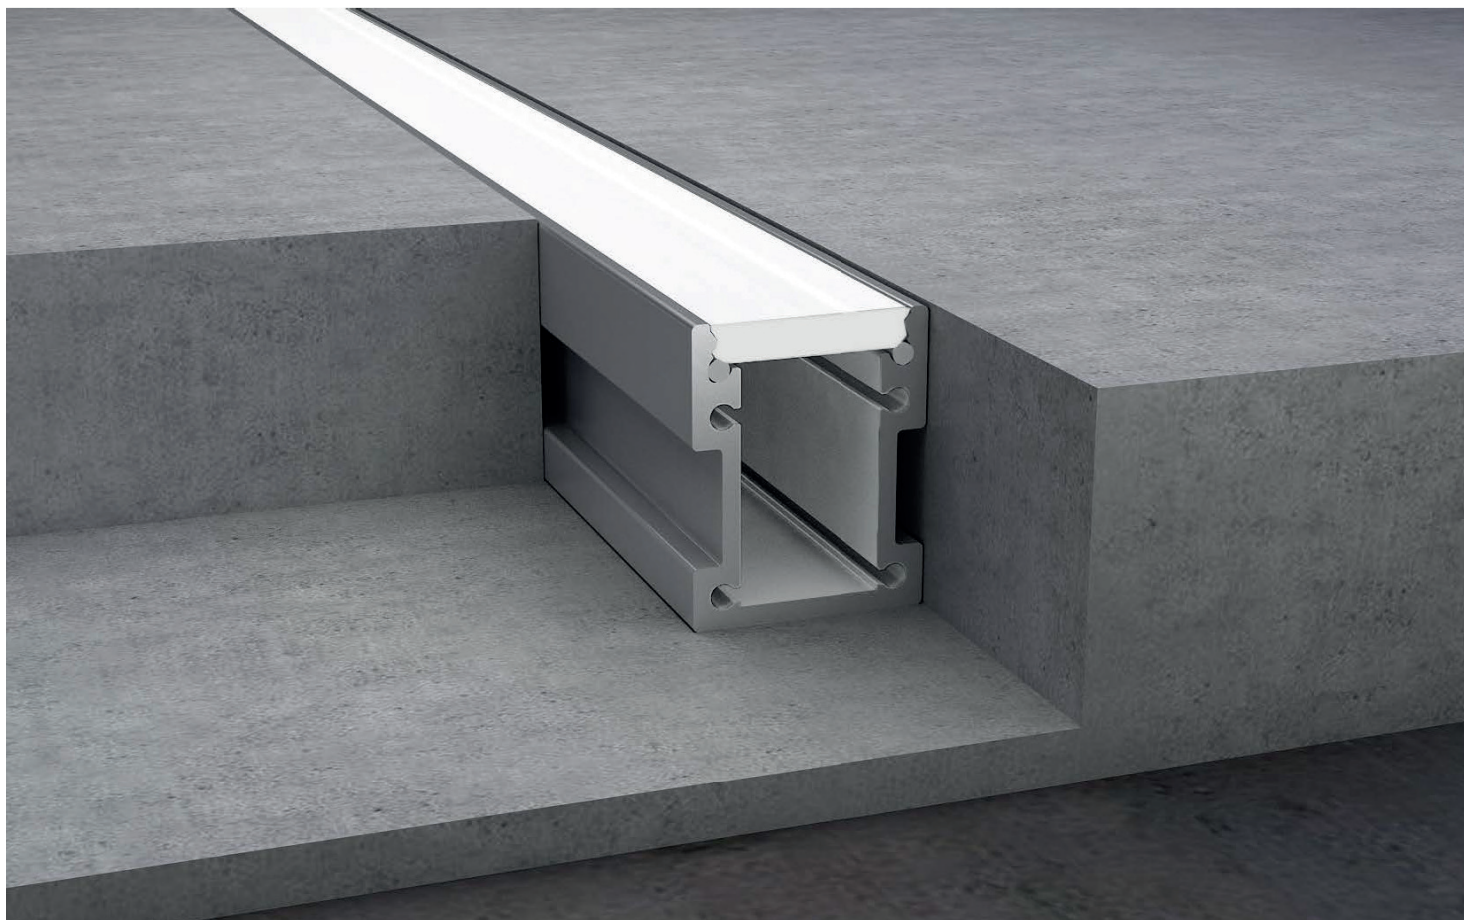

PROFIL LIGHT

LX-PL-LS2126

DC24V	IP 65	IK 10	CRI 90
-------	----------	----------	-----------

PROFIL LIGHT LX-PL-LS2126

- AL6063-T5 aluminum profile with high-quality surface treatment
- "Dot-free" lighting source producing homogeneous & soft lights
- IK10, IP65 waterproof level design, can be used widely in indoor and outdoor floors

luxio
L I G H T I N G

www.luxio-lighting.com

References

Reference	Led Power	Luminous flux	LEDs	CCT/K	Dimensions
LX-PL-LS2126	6.6W/m	710Lm/m	140 LEDs	1900K/2300K/2700K/3000K/4000K/5000K/6000K	H21.4xW27xL2500mm

Structure image

Optional Accessories

Profile x 1

Diffuser x1

End cap with hole x2

Fixings

Dimensions

LX-ST-D6140-24V-8mm