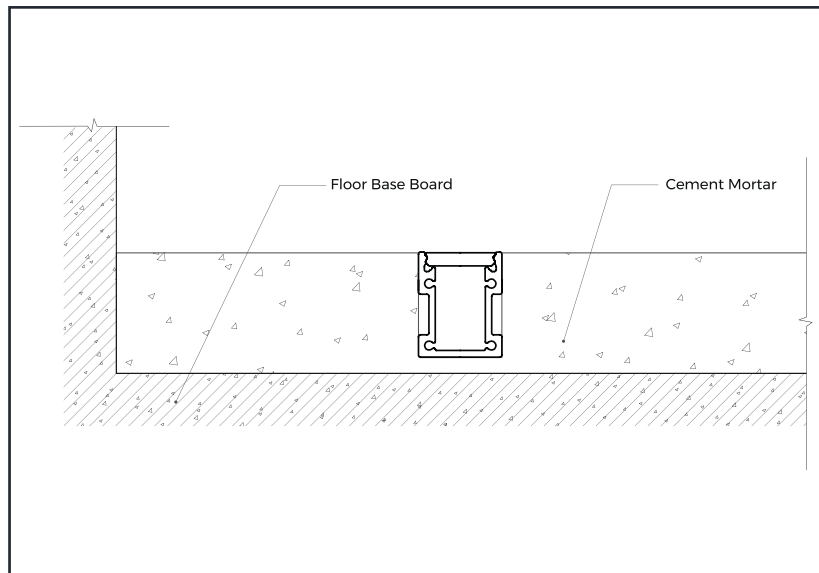

PROFIL LIGHT

LX-PL-LS2126

DC24V	IP 65	IK 10	CRI 90
-------	----------	----------	-----------

PROFIL LIGHT LX-PL-LS2126

- AL6063-T5 aluminum profile with high-quality surface treatment
- "Dot-free" lighting source producing homogeneous & soft lights
- IK10, IP65 waterproof level design, can be used widely in indoor and outdoor floors

luxio
L I G H T I N G

www.luxio-lighting.com

References

Reference	Led Power	Luminous flux	LEDs	CCT/K	Dimensions
LX-PL-LS2126	6.6W/m	710Lm/m	140 LEDs	1900K/2300K/2700K/3000K/4000K/5000K/6000K	H21.4xW27xL2500mm

Structure image

Optional Accessories

Profile x 1

Diffuser x1

End cap with hole x2

Fixings

Dimensions

LX-ST-D6140-24V-8mm