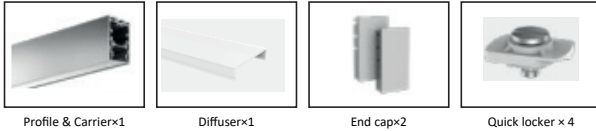

References

Reference	Led Power	Input Voltage	Luminous flux	LEDs	CCT/K	Dimensions
LX-PL-LS4067	20W/m	AC24V	2290-2700Lm/m	280 LEDs	1900K/2300K/2700K/3000K/ 4000K/5000K/6000K	H67xW40xL2500mm

Optional Accessories

Profile & Carrierx1

Diffuserx1

End capx2

Quick locker x 4

Installation Accessories