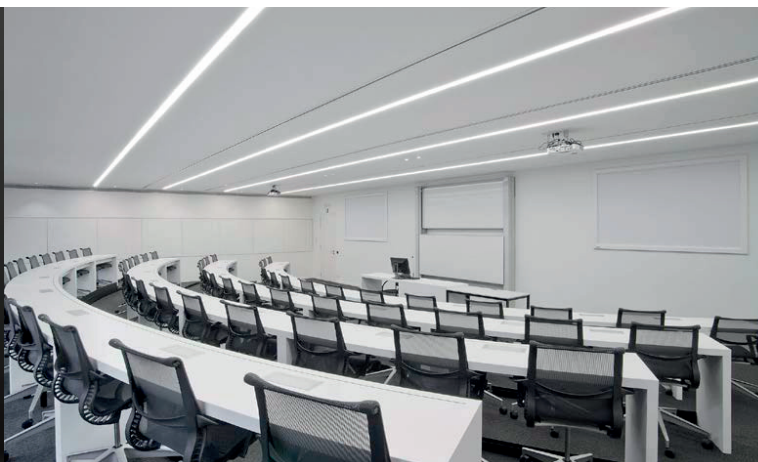

## PROFIL LIGHT LX-PL-LS4067

- Creative magnetic end cap, connect in seconds
- Designed in creative carrier buckle extremely convenient for installation and maintenance
- Designed in anti-leaky block piece, perfect details
- PC diffuser imported from Germany, producing homogenous & soft lighting
- Provide standard extenders, customizable interconnected corners
- Built-in linear power supply, invisible and beautiful
- Various installation ways: pendant, recessed, surface and wall mounted