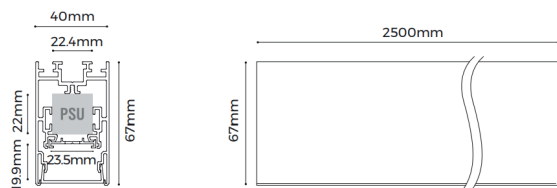

## Customizable interconnected corners

"L"-type

"L"-type (inner)

"L"-type (exterior)

"T"-type

"X"-type I

## Dimensions

LX-ST-D8280-24V-20mm /  
LX-ST-DY8280-24V-23mm