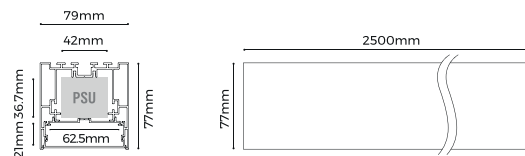

Integrated track
cabling accessories

Customizable interconnected corners

L-type

L-type (inner)

L-type (exterior)

T-type

X-type

Optional Accessories

Profile & Carrier x 1

Diffuser x1

End cap x2

Quick locker x4

Fixings

Dimensions

LX-ST-D8480-24V-59mm / LX-ST-DS8480-48V-59mm
/LX-ST-DY8280-24V-62mm