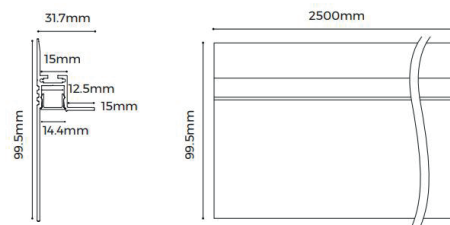

## References

Reference	Led Power	Luminous flux	LEDs	CCT/K	Dimensions
LX-PL-SK10032	6.6W/m	710Lm/m	140 LEDs	1900K/2300K/2700K/3000K/4000K/5000K/6000K	H99.5xW31.7xL2500mm

## Structure image

## Dimensions

LX-ST-D6140-24V-8mm

**luxio**  
L I G H T I N G

[www.luxio-lighting.com](http://www.luxio-lighting.com)