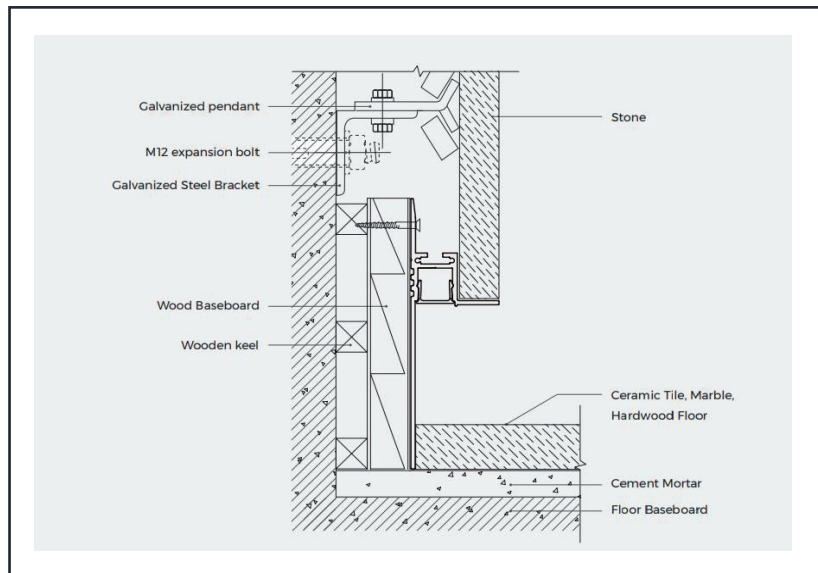

## PROFIL LIGHT LX-PL-SK10032

- Apply to skirting board , integrated into architecture
- Indirect lighting design
- AL6063-T5 aluminum profile with high-quality surface treatment, white and silver are optional

## References

Reference	Led Power	Luminous flux	LEDs	CCT/K	Dimensions
LX-PL-SK10032	6.6W/m	710Lm/m	140 LEDs	1900K/2300K/2700K/3000K/4000K/5000K/6000K	H99.5xW31.7xL2500mm

## Structure image