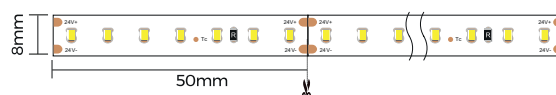

LX-ST-D6140-24V-8mm