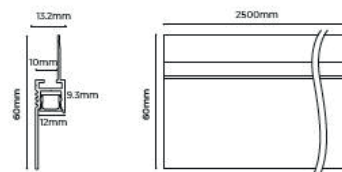

## References

Reference	Led Power	Luminous flux	LEDs	CCT/K	Dimensions
LX-PL-SK6013A	6.6W/m	710Lm/m	140 LEDs	1900K/2300K/2700K/3000K/4000K/5000K/6000K	H60xW13.2xL2500mm

## Structure image

## Dimensions

LX-ST-D6140-24V-8mm