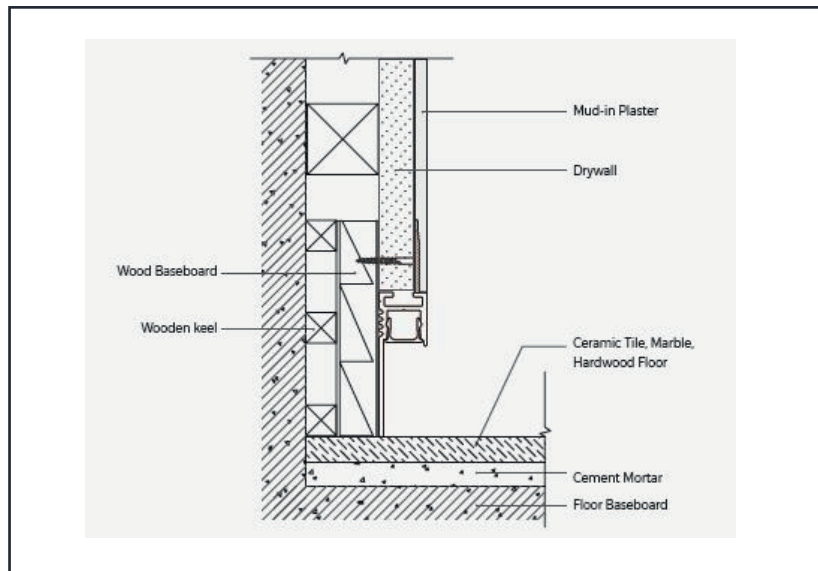

## References

Reference	Led Power	Luminous flux	LEDs	CCT/K	Dimensions
LX-PL-SK6013A	6.6W/m	710Lm/m	140 LEDs	1900K/2300K/2700K/3000K/4000K/5000K/6000K	H60xW13.2xL2500mm

## Structure image