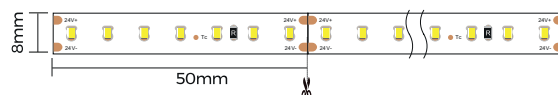

luxio
L I G H T I N G

www.luxio-lighting.com

References

Reference	Led Power	Luminous flux	LEDs	CCT/K	Dimensions
LX-PL-SK6013B	6.6W/m	710lm/m	140 LEDs	1900K/2300K/2700K/3000K/4000K/5000K/6000K	H60xW13.2xL2500mm

Structure image

Optional Accessories

Profile x 1

Diffuser x1

Screw

Fixings

Dimensions

LX-ST-D6140-24V-8mm