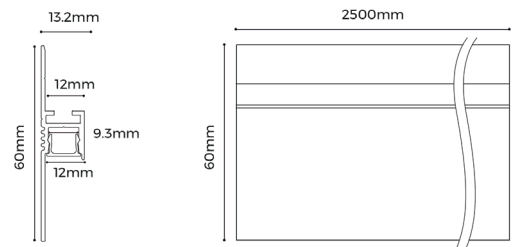

luxio
L I G H T I N G

www.luxio-lighting.com

References

Reference	Led Power	Luminous flux	LEDs	CCT/K	Dimensions
LX-PL-SK6013B	6.6W/m	710lm/m	140 LEDs	1900K/2300K/2700K/3000K/4000K/5000K/6000K	H60xW13.2xL2500mm

Structure image

Optional Accessories

Profile x 1

Diffuser x1

Screw

Fixings

Dimensions

LX-ST-D6140-24V-8mm