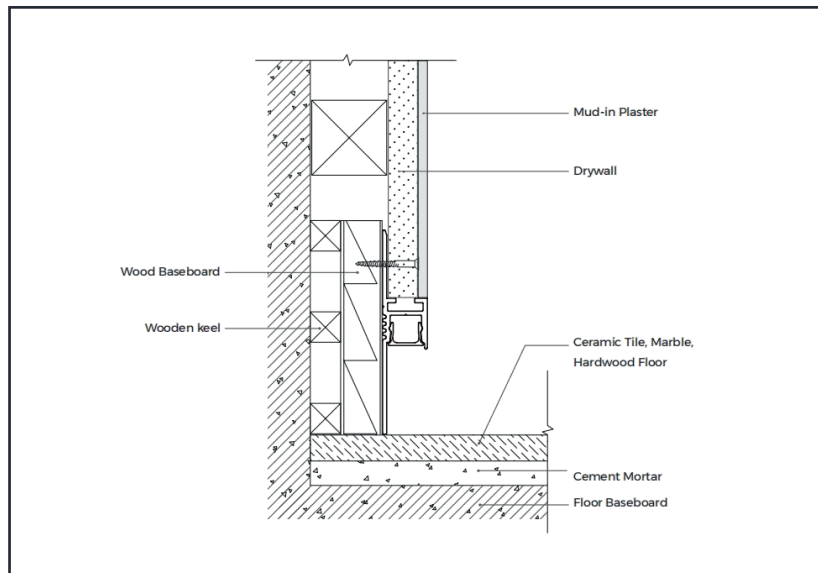

References

Reference	Led Power	Luminous flux	LEDs	CCT/K	Dimensions
LX-PL-SK6013B	6.6W/m	710lm/m	140 LEDs	1900K/2300K/2700K/3000K/4000K/5000K/6000K	H60xW13.2xL2500mm

Structure image

Optional Accessories

Fixings

Dimensions