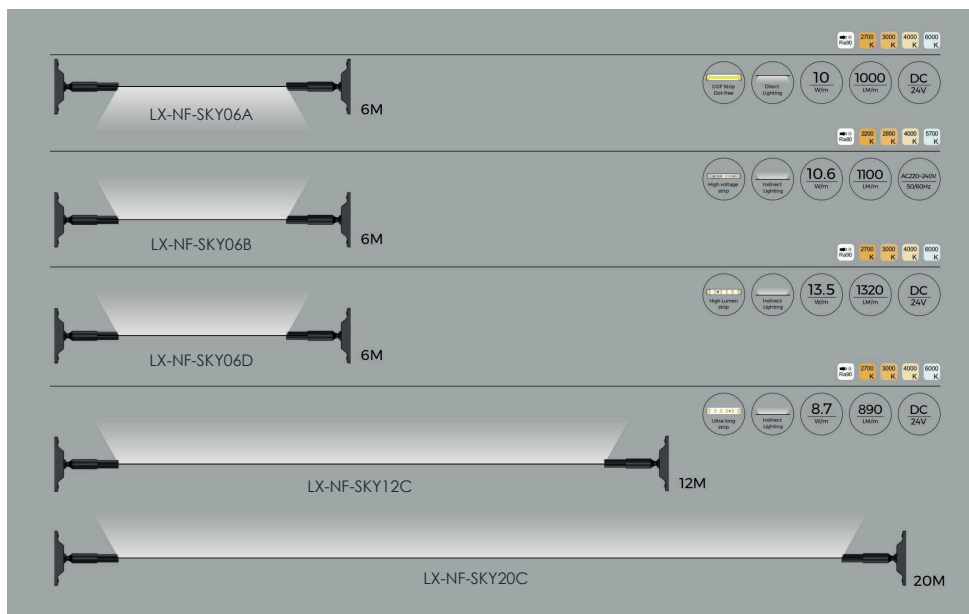

References

Reference	Led Power	Input Voltage	Luminous flux	CCT/K	Dimensions
LX-NF-SKY06A	13.5W/m	DC24V	1320Lm/m	2700K/3000K/4000K/6000K	6000mm
LX-NF-SKY06B	10W/m		1000Lm/m		6000mm
LX-NF-SKY06D	10.6W/m		1100Lm/m		6000mm
LX-NF-SKY12C	8.7W/m		890Lm/m		12000mm
LX-NF-SKY20C	8.7W/m		890Lm/m		20000mm

Fixings