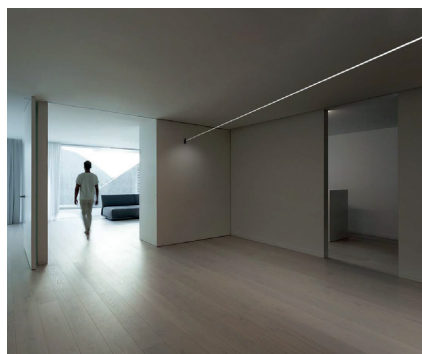

SKYLINE

SKYLINE

DC24V	CRI	IP
	>80	20

SKYLINE

- Connect two points to be one line, freely application across space.
- Multiple applications, such as direct, indirect lighting & wall washing lighting etc.
- Length between 6-20m max
- Patented design of fixed accessories, convenient and flexible installation.

luxio
L I G H T I N G

www.luxio-lighting.com

References

Reference	Led Power	Input Voltage	Luminous flux	CCT/K	Dimensions
LX-NF-SKY06A	13.5W/m	DC24V	1320Lm/m	2700K/3000K/4000K/6000K	6000mm
LX-NF-SKY06B	10W/m		1000Lm/m		6000mm
LX-NF-SKY06D	10.6W/m		1100Lm/m		6000mm
LX-NF-SKY12C	8.7W/m		890Lm/m		12000mm
LX-NF-SKY20C	8.7W/m		890Lm/m		20000mm