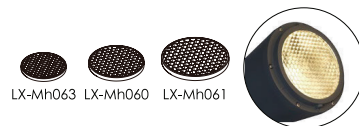

HONEYCOMB LOUVER

• The measured luminous flux data does not contain the honeycomb, and the data containing is reduced 20 to 30%.