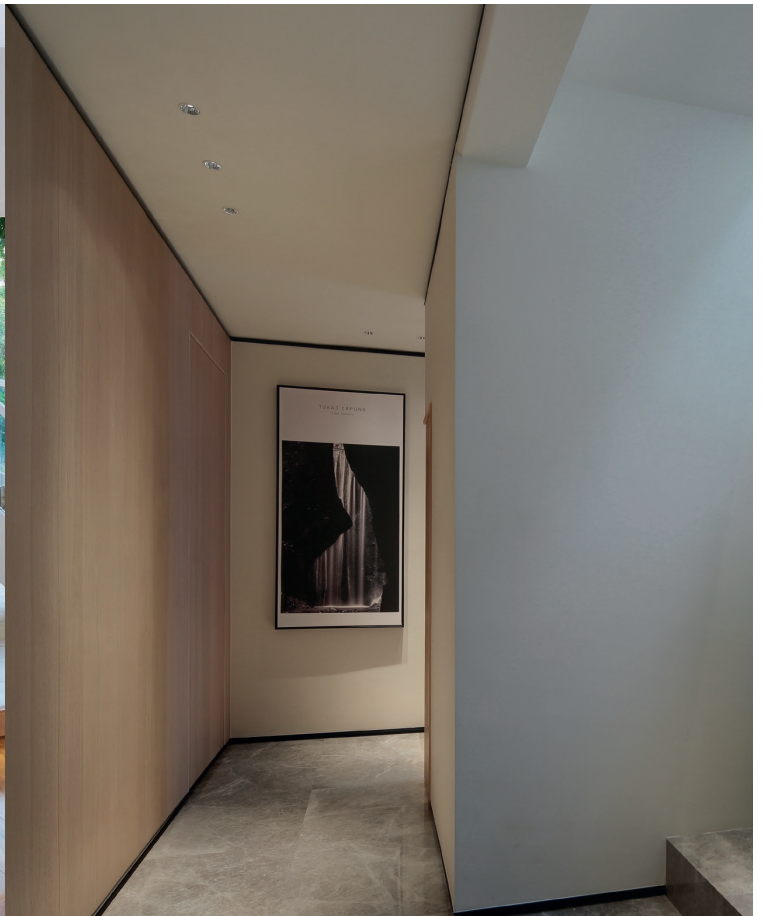

DOWNLIGHT

ASTRO

ASTRO

The lamp efficiency is greatly improved and more luminous flux and higher illuminance are provided by using high efficiency lighting technology.

Applications : Hotel guestrooms, Supermarkets, Residential buildings, Fancy stores, etc.

Physical : Aluminum

Colour(housing) : Black+White

Colour(reflector) : White

References

Reference	Led Power	Luminous flux	CCT/K	OPTICS	IP Rating	Dimensions
LX-DL-1902	8W	549-612lm	2700K	25°/38°	IP20/44	Ø90*72mm
		560-616lm	3000K			
	10W	646-716lm	2700K			
		691-760lm	3000K			
LX-DL-1802	8W	628-691lm	2700K	25°/38°/60°		Ø80*37mm
		630-700lm	3000K			
	10W	746-853lm	2700K			
		809-887lm	3000K			
LX-DL-1922	8W	628-691lm	2700K		25°/38°/60°	Ø92*37mm
		630-700lm	3000K			
	10W	746-853lm	2700K			
		809-887lm	3000K			
LX-DL-1941	8W	628-691lm	2700K	25°/38°/60°		Ø94*52mm
		630-700lm	3000K			
	10W	746-853lm	2700K			
		809-887lm	3000K			