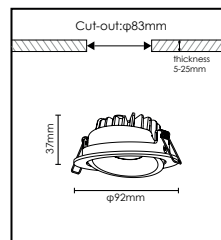

Physical : Aluminum

Colour(housing) : Black+White

Colour(reflector) : White

References

Reference	Led Power	Luminous flux	CCT/K	OPTICS	IP Rating	Dimensions
LX-DL-1902	8W	549-612lm	2700K	25°/38°	IP20/44	Ø90*72mm
		560-616lm	3000K			
	10W	646-716lm	2700K			
		691-760lm	3000K			
LX-DL-1802	8W	628-691lm	2700K	25°/38°/60°		Ø80*37mm
		630-700lm	3000K			
	10W	746-853lm	2700K			
		809-887lm	3000K			
LX-DL-1922	8W	628-691lm	2700K		25°/38°/60°	Ø92*37mm
		630-700lm	3000K			
	10W	746-853lm	2700K			
		809-887lm	3000K			
LX-DL-1941	8W	628-691lm	2700K	25°/38°/60°		Ø94*52mm
		630-700lm	3000K			
	10W	746-853lm	2700K			
		809-887lm	3000K			

Order code : Reference - Power - Luminous flux - CCT/K - Optic

Important : All the specification can be customized as per the project request .

Dimensions

LX-DL-1902

LX-DL-1802

LX-DL-1922

LX-DL-1941