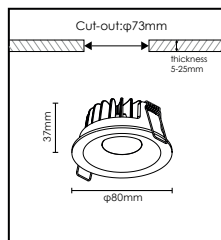

Physical : Aluminum

Colour(housing) : Black+White

Colour(reflector) : White

References

Reference	Led Power	Luminous flux	CCT/K	OPTICS	IP Rating	Dimensions
LX-DL-1902	8W	549-612lm	2700K	25°/38°	IP20/44	Ø90*72mm
		560-616lm	3000K			
	10W	646-716lm	2700K			
		691-760lm	3000K			
LX-DL-1802	8W	628-691lm	2700K	25°/38°/60°		Ø80*37mm
		630-700lm	3000K			
	10W	746-853lm	2700K			
		809-887lm	3000K			
LX-DL-1922	8W	628-691lm	2700K		25°/38°/60°	Ø92*37mm
		630-700lm	3000K			
	10W	746-853lm	2700K			
		809-887lm	3000K			
LX-DL-1941	8W	628-691lm	2700K	25°/38°/60°		Ø94*52mm
		630-700lm	3000K			
	10W	746-853lm	2700K			
		809-887lm	3000K			

Order code : Reference - Power - Luminous flux - CCT/K - Optic

Important : All the specification can be customized as per the project request .

Dimensions

LX-DL-1902

LX-DL-1802

LX-DL-1922

LX-DL-1941