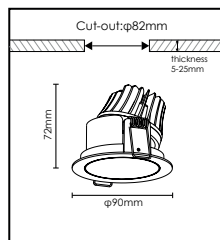

Physical : Aluminum

Colour(housing) : Black+White

Colour(reflector) : White

References

Reference	Led Power	Luminous flux	CCT/K	OPTICS	IP Rating	Dimensions
LX-DL-1902	8W	549-612lm	2700K	25°/38°	IP20/44	Ø90*72mm
		560-616lm	3000K			
	10W	646-716lm	2700K			
		691-760lm	3000K			
LX-DL-1802	8W	628-691lm	2700K	25°/38°/60°		Ø80*37mm
		630-700lm	3000K			
	10W	746-853lm	2700K			
		809-887lm	3000K			
LX-DL-1922	8W	628-691lm	2700K		25°/38°/60°	Ø92*37mm
		630-700lm	3000K			
	10W	746-853lm	2700K			
		809-887lm	3000K			
LX-DL-1941	8W	628-691lm	2700K	25°/38°/60°		Ø94*52mm
		630-700lm	3000K			
	10W	746-853lm	2700K			
		809-887lm	3000K			

Order code : Reference - Power - Luminous flux - CCT/K - Optic

Important : All the specification can be customized as per the project request .

Dimensions

LX-DL-1902

LX-DL-1802

LX-DL-1922

LX-DL-1941